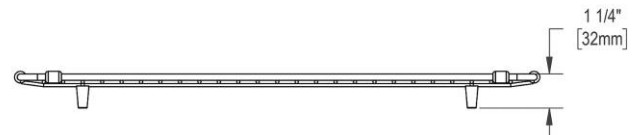

Material:	Stainless Steel
Finish:	Polished Stainless Steel
Dimensions:	19-1/4" x 14" x 1-1/4"

Special Note: For bowls with rear center drain opening.

AMERICAN PRIDE. A LIFETIME TRADITION. Like your family, the Elkay family has values and traditions that endure. For almost a century, Elkay has been a family-owned and operated company, providing thousands of jobs that support our families and communities.

[Clean and Care Manual (PDF)](#)

[Clean and Care Manual (PDF)](#)

[Warranty (PDF)](#)