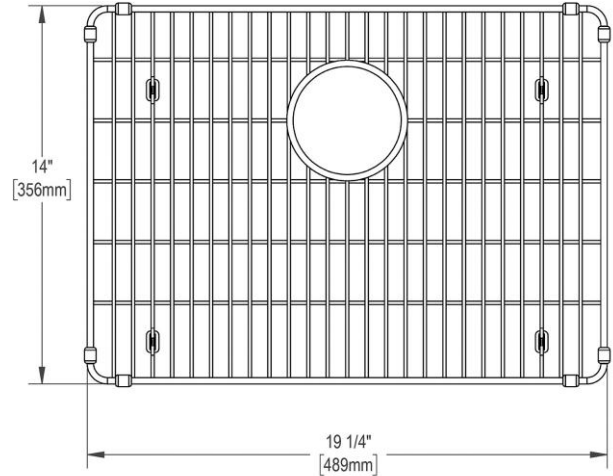

Material:	Stainless Steel
Finish:	Polished Stainless Steel
Dimensions:	19-1/4" x 14" x 1-1/4"

Special Note: For bowls with rear center drain opening.

AMERICAN PRIDE. A LIFETIME TRADITION. Like your family, the Elkay family has values and traditions that endure. For almost a century, Elkay has been a family-owned and operated company, providing thousands of jobs that support our families and communities.

[Clean and Care Manual (PDF)](#)

[Clean and Care Manual (PDF)](#)

[Warranty (PDF)](#)