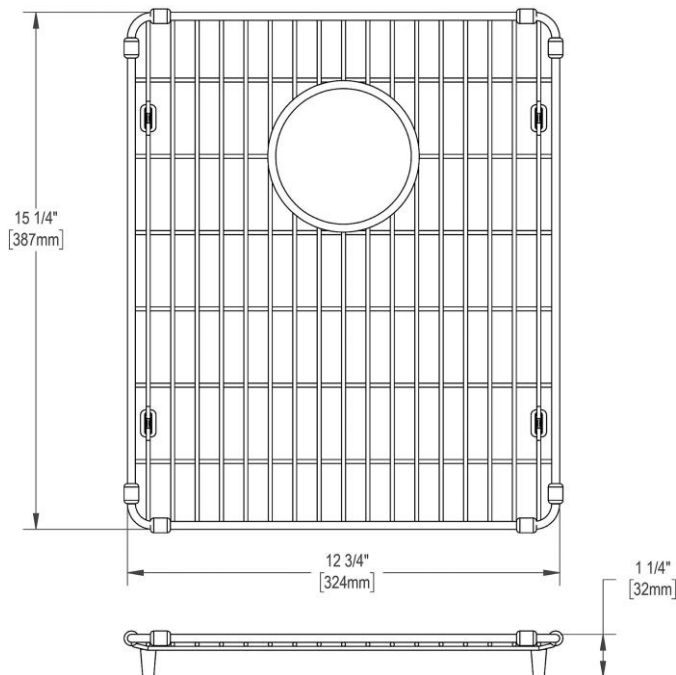

Material:	Stainless Steel
Finish:	Polished Stainless Steel
Dimensions:	12-3/4" x 15-1/4" x 1-1/4"

Special Note: For bowls with rear center drain opening.

AMERICAN PRIDE. A LIFETIME TRADITION.
Like your family, the Elkay family has values and traditions that endure. For almost a century, Elkay has been a family-owned and operated company, providing thousands of jobs that support our families and communities.

- [Clean and Care Manual (PDF)](#)
- [Clean and Care Manual (PDF)](#)
- [Warranty (PDF)](#)