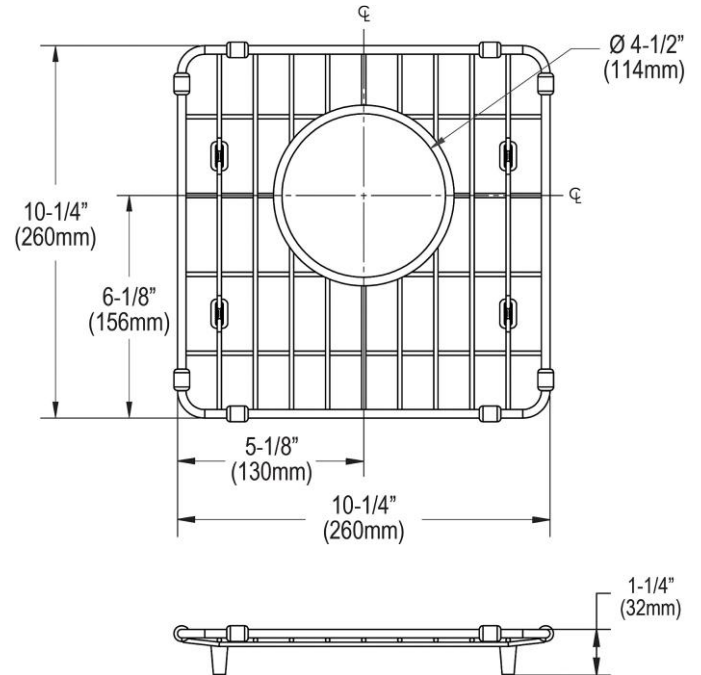

PART: _____ QTY: _____

PROJECT: _____

CONTACT: _____

DATE: _____

NOTES: _____

APPROVAL: _____

In keeping with our policy of continuing product improvement, Elkay reserves the right to change product specifications without notice. Please visit elkay.com for the most current version of Elkay product specification sheets. This specification describes an Elkay product with design, quality, and functional benefits to the user. When making a comparison of other producers' offerings, be certain these features are not overlooked.