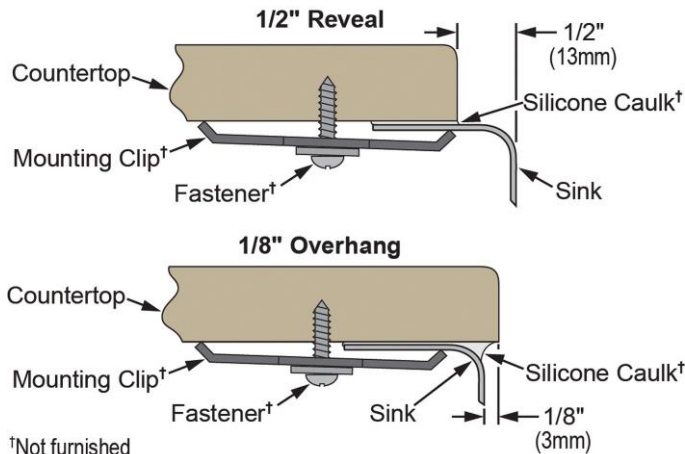

PRODUCT SPECIFICATIONS

Elkay Stainless Steel 10-1/4" x 10-1/4" x 1-1/4" Bottom Grid. Overall dimensions are 10-1/4" x 10-1/4" x 1-1/4".

Made of Stainless Steel

Bottom grids are:

- Custom designed to protect and cover the bottom of your sink.
- Properly positioned opening for convenient access to drain or disposer.
- Built from solid stainless steel to resist corrosion and provide years of service.

Material:	Stainless Steel
Finish:	Polished Stainless Steel
Dimensions:	10-1/4" x 10-1/4" x 1-1/4"
Fits Bowl Size(s):	12" x 12"

Installation Profile:

†Not furnished

Designed to affix to the underside of any solid surface countertop.