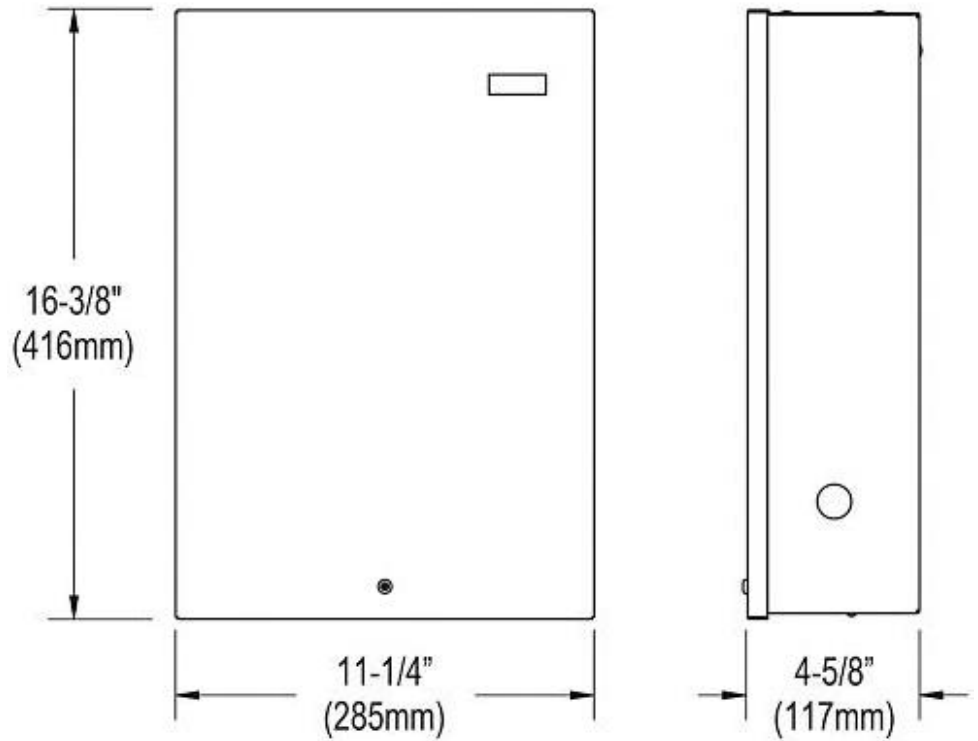

Installation Type:	Drop-in
Material:	304 Stainless Steel
Finish:	Lustrous Satin
Gauge:	18
Sound Deadening:	Bottom only pads
Number of Bowls:	1
Sink Dimensions:	31" x 19-1/2" x 7-5/8"
Bowl 1 Dimensions:	22" x 16" x 7-1/2"
Drain Size:	3-1/2" (89mm)
Drain Location:	Center
Minimum Cabinet Size:	36"
Cutout Template #:	1000001243

Template is available for download at [elkay.com](#). CAD software will be required to open the template.

Cutout Dimensions for Drop-in Installation:

30-3/8" x 18-7/8" (772mm x 479mm) with 1-1/2" (38mm) corner radius

Elkay Lustertone® Classic Stainless Steel 31" x 19-1/2" x 7-5/8"
4-Hole Single Classroom Sink + Faucet/Bubbler Kit and Vandal-
resistant Filtration Kit With Filter Status Monitor
Model(s) DRKR3119FFC

Optional Accessories