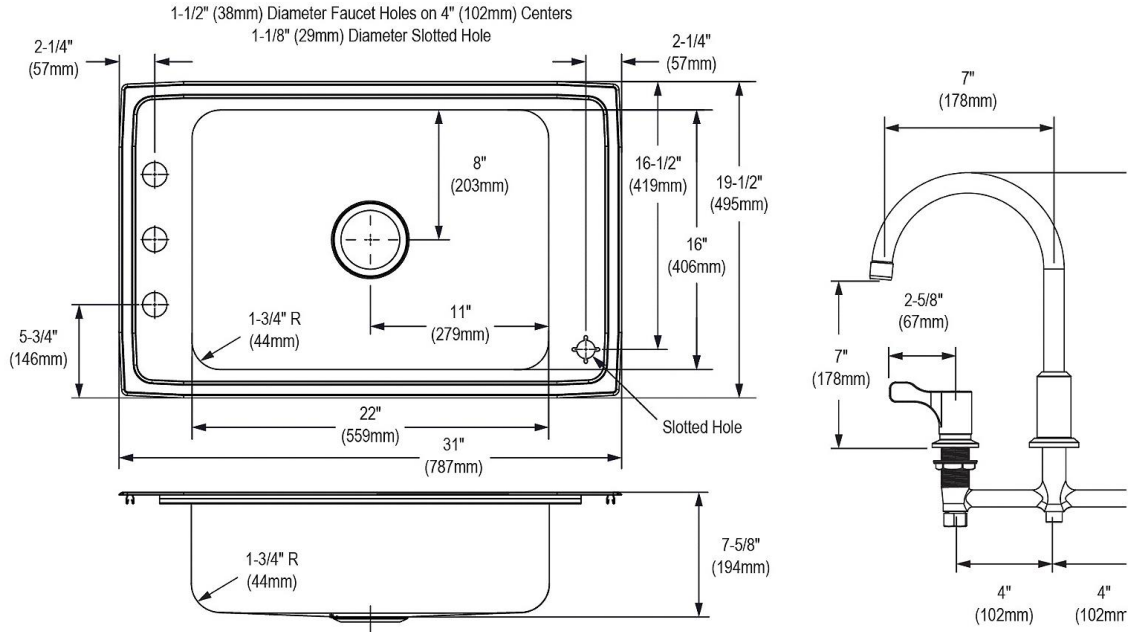

Installation Type:	Drop-in
Material:	304 Stainless Steel
Finish:	Lustrous Satin
Gauge:	18
Sound Deadening:	Bottom only pads
Number of Bowls:	1
Sink Dimensions:	31" x 19-1/2" x 7-5/8"
Bowl 1 Dimensions:	22" x 16" x 7-1/2"
Drain Size:	3-1/2" (89mm)
Drain Location:	Center
Minimum Cabinet Size:	36"
Cutout Template #:	1000001243

Template is available for download at [elkay.com](#). CAD software will be required to open the template.

Cutout Dimensions for Drop-in Installation:

30-3/8" x 18-7/8" (772mm x 479mm) with 1-1/2" (38mm) corner radius

Elkay Lustertone® Classic Stainless Steel 31" x 19-1/2" x 7-5/8"
4-Hole Single Classroom Sink + Faucet/Bubbler Kit and Vandal-
resistant Filtration Kit With Filter Status Monitor
Model(s) DRKR3119FFC

Optional Accessories