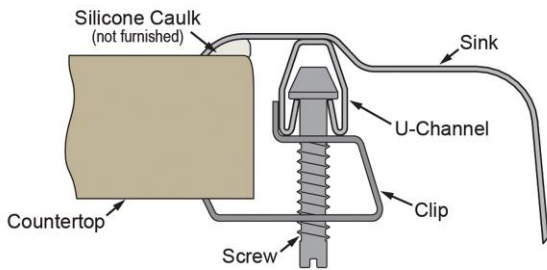

PRODUCT SPECIFICATIONS

Elkay Lustertone® Classic Stainless Steel 31" x 19-1/2" x 7-5/8" 4-Hole Single Classroom Sink + Faucet/Bubbler Kit and Vandal-resistant Filtration Kit With Filter Status Monitor. Sink is manufactured from 18 gauge 304 Stainless Steel with a Lustrous Satin finish, Center drain placement, and Bottom only pads.

Installation Type:	Drop-in
Material:	304 Stainless Steel
Finish:	Lustrous Satin
Gauge:	18
Sound Deadening:	Bottom only pads
Number of Bowls:	1
Sink Dimensions:	31" x 19-1/2" x 7-5/8"
Bowl 1 Dimensions:	22" x 16" x 7-1/2"
Drain Size:	3-1/2" (89mm)
Drain Location:	Center
Minimum Cabinet Size:	36"
Cutout Template #:	1000001243

Template is available for download at [elkay.com](#). CAD software will be required to open the template.

Cutout Dimensions for Drop-in Installation:

30-3/8" x 18-7/8" (772mm x 479mm) with 1-1/2" (38mm) corner radius

Installation Profile:

Included with Product: DRKR3119,
LKD2439C,
LK1141A,
LK35,
EF1500VRBMC

▼ **Ships in multiple boxes.**

A Century of Tradition and Quality.

For more than 100 years, Elkay has been making innovative products and providing exceptional customer care. We take pride in offering plumbing products that make life easier, inspire change and leave the world a better place.

Product Compliance: ASME A112.19.3/CSA B45.4
Faucet: ASME A112.18.1/CSA B125.1
NSF 61 (Q≤1)
NSF 372 (lead free)
CEC
Accessory: NSF 42
NSF 53
ASME A112.18.2/CSA B125.2

- [Clean and Care Manual (PDF)](#)
- [Installation Instructions (PDF) - 1000005236](#)
- [Installation Instructions (PDF) - A55068 Bubbler](#)
- [Installation Instructions (PDF) - P99175 Faucet](#)
- [Installation Instructions (PDF) - 1000003634](#)
- [Warranty (PDF)](#)

PART: _____ QTY: _____

PROJECT: _____

CONTACT: _____

DATE: _____

NOTES: _____

APPROVAL: _____

In keeping with our policy of continuing product improvement, Elkay reserves the right to change product specifications without notice. Please visit [elkay.com](#) for the most current version of Elkay product specification sheets. This specification describes an Elkay product with design, quality, and functional benefits to the user. When making a comparison of other producers' offerings, be certain these features are not overlooked.