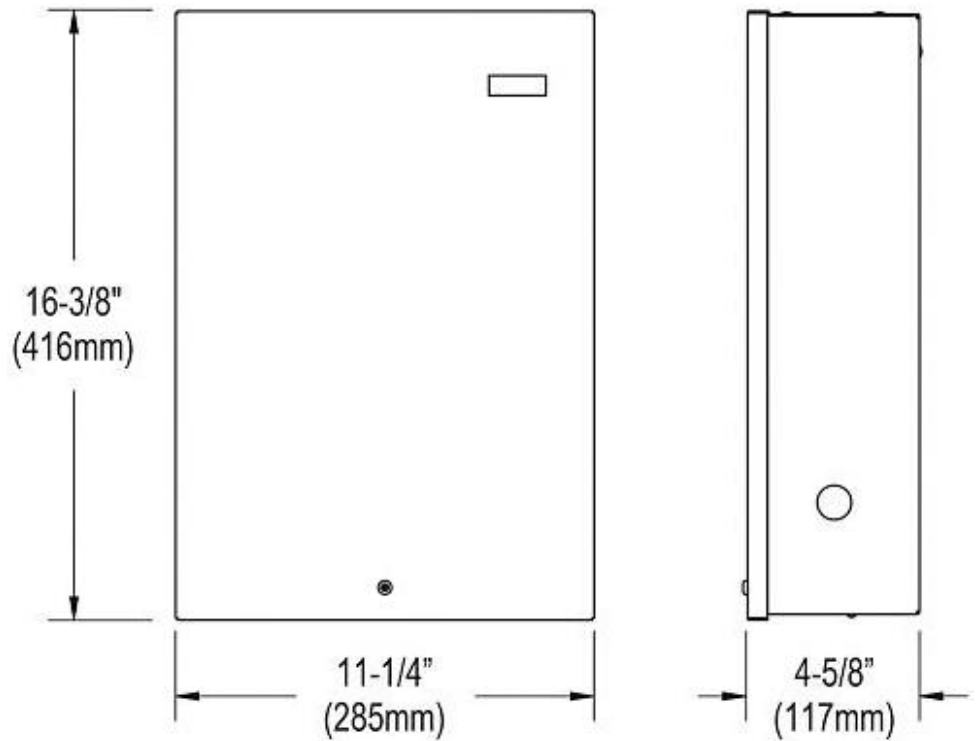

Elkay Lustertone® Classic Stainless Steel 25" x 17" x 7-5/8" 4-Hole Single Bowl Drop-in Classroom Sink + Faucet/Bubbler Kit and Vandal-resistant Filtration Kit With Filter Status Monitor
Model(s) DRKR2517FFC

Optional Accessories

LKSMHSL	Spec Sheet (PDF)	NO IMAGE AVAILABLE

In keeping with our policy of continuing product improvement, Elkay reserves the right to change product specifications without notice. Please visit elkay.com for the most current version of Elkay product specification sheets. This specification describes an Elkay product with design, quality, and functional benefits to the user. When making a comparison of other producers' offerings, be certain these features are not overlooked.