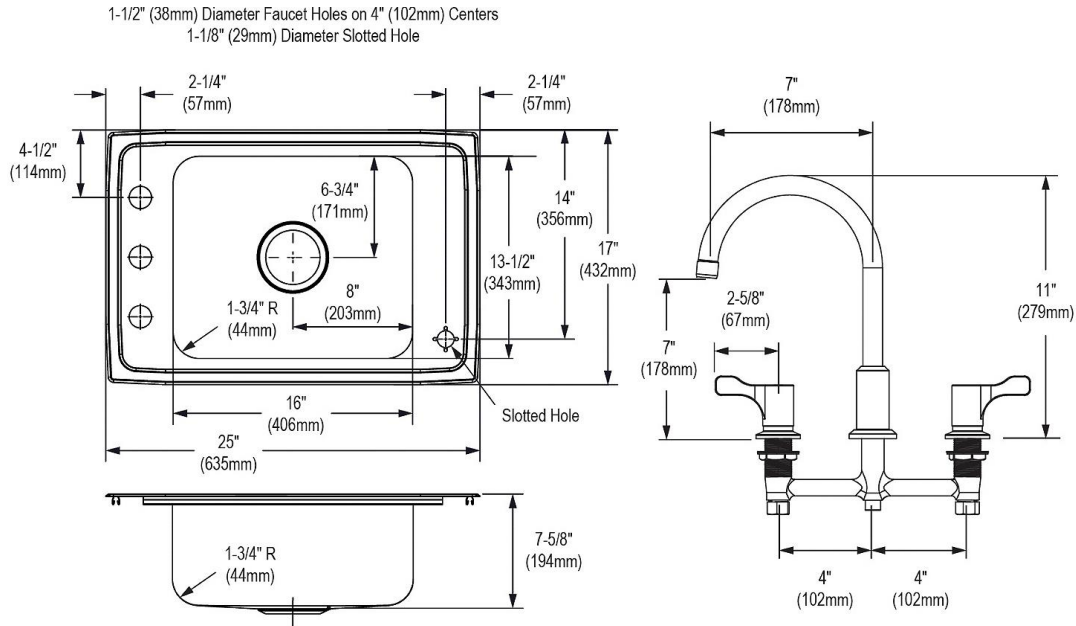

Elkay Lustertone® Classic Stainless Steel 25" x 17" x 7-5/8" 4-Hole Single Bowl Drop-in Classroom Sink + Faucet/Bubbler Kit and Vandal-resistant Filtration Kit With Filter Status Monitor
Model(s) DRKR2517FFC

Optional Accessories

LKSMHSL	Spec Sheet (PDF)	NO IMAGE AVAILABLE

In keeping with our policy of continuing product improvement, Elkay reserves the right to change product specifications without notice. Please visit elkay.com for the most current version of Elkay product specification sheets. This specification describes an Elkay product with design, quality, and functional benefits to the user. When making a comparison of other producers' offerings, be certain these features are not overlooked.