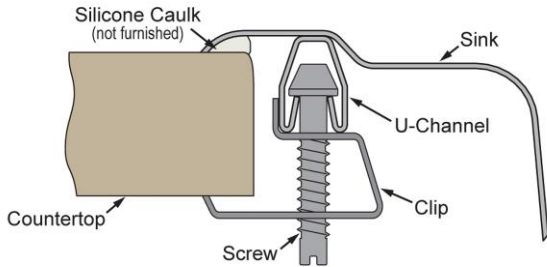

PRODUCT SPECIFICATIONS

Elkay Lustertone® Classic Stainless Steel 25" x 17" x 7-5/8" 4-Hole Single Bowl Drop-in Classroom Sink + Faucet/Bubbler Kit and Vandal-resistant Filtration Kit With Filter Status Monitor. Sink is manufactured from 18 gauge 304 Stainless Steel with a Lustrous Satin finish, Center drain placement, and Bottom only pads.

Installation Type:	Drop-in
Material:	304 Stainless Steel
Finish:	Lustrous Satin
Gauge:	18
Sound Deadening:	Bottom only pads
Number of Bowls:	1
Sink Dimensions:	25" x 17" x 7-5/8"
Bowl 1 Dimensions:	16" x 13-1/2" x 7-1/2"
Drain Size:	3-1/2" (89mm)
Drain Location:	Center
Minimum Cabinet Size:	30"
Cutout Template #:	1000001246

Template is available for download at elkay.com. CAD software will be required to open the template.

Cutout Dimensions for Drop-in Installation:

24-3/8" x 16-3/8" (619mm x 416mm) with 1-1/2" (38mm) corner radius

Installation Profile:

Included with Product: DRKR2517, LKD2439C, LK1141A, LK35, EF1500VRBMC

▼ **Ships in multiple boxes.**

A Century of Tradition and Quality.

For more than 100 years, Elkay has been making innovative products and providing exceptional customer care. We take pride in offering plumbing products that make life easier, inspire change and leave the world a better place.

Product Compliance: ASME A112.19.3/CSA B45.4
Faucet: ASME A112.18.1/CSA B125.1
NSF 61 (Q≤1)
NSF 372 (lead free)
CEC
Accessory: NSF 42
NSF 53
ASME A112.18.2/CSA B125.2

[Clean and Care Manual (PDF)](#)
[Installation Instructions (PDF) - 1000005236](#)
[Installation Instructions (PDF) - A55068 Bubbler](#)
[Installation Instructions (PDF) - P99175 Faucet](#)
[Installation Instructions (PDF) - 1000003634](#)
[Warranty (PDF)](#)

PART: _____ QTY: _____
PROJECT: _____
CONTACT: _____
DATE: _____
NOTES: _____
APPROVAL: _____

In keeping with our policy of continuing product improvement, Elkay reserves the right to change product specifications without notice. Please visit elkay.com for the most current version of Elkay product specification sheets. This specification describes an Elkay product with design, quality, and functional benefits to the user. When making a comparison of other producers' offerings, be certain these features are not overlooked.