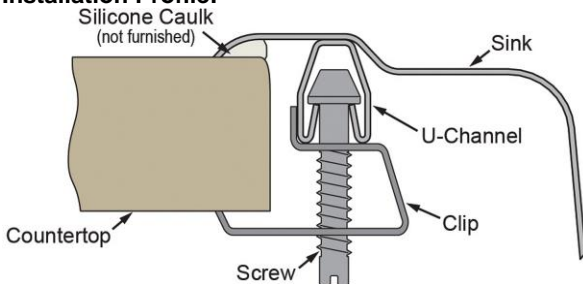

Installation Profile: