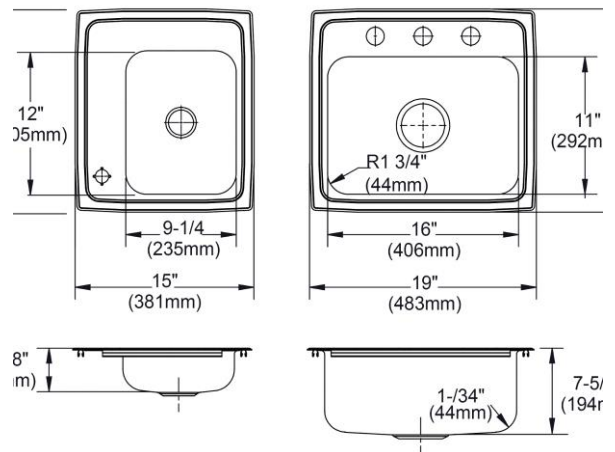

OPTIONAL ACCESSORIES

Hardware:	LK364, LK463 (2 Required)
Sinkmate:	LKSMHSL