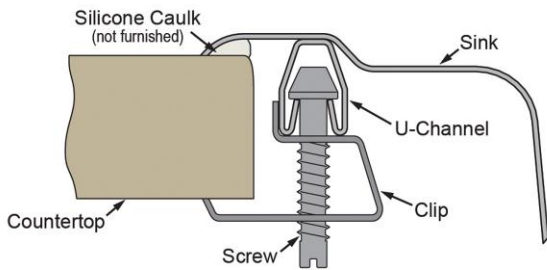

Installation Profile:

Included with Product: DRKR2217R,
LKD208513C,
LK1141A,
LK35,
EF1500VRBMC

▼ Ships in multiple boxes.

A Century of Tradition and Quality.

For more than 100 years, Elkay has been making innovative products and providing exceptional customer care. We take pride in offering plumbing products that make life easier, inspire change and leave the world a better place.

Product Compliance: ASME A112.19.3/CSA B45.4
Faucet: ASME A112.18.1/CSA B125.1
NSF 61 (Q≤1)
NSF 372 (lead free)
CEC
Accessory: NSF 42
NSF 53
ASME A112.18.2/CSA B125.2

[Clean and Care Manual (PDF)](#)
[Installation Instructions (PDF) - 1000005236](#)
[Installation Instructions (PDF) - A55068 Bubbler](#)
[Installation Instructions (PDF) - 1000005235 drain](#)
[Installation Instructions (PDF) - 1000003634](#)
[Warranty (PDF)](#)

PART: _____ QTY: _____
PROJECT: _____
CONTACT: _____
DATE: _____
NOTES: _____
APPROVAL: _____

In keeping with our policy of continuing product improvement, Elkay reserves the right to change product specifications without notice. Please visit elkay.com for the most current version of Elkay product specification sheets. This specification describes an Elkay product with design, quality, and functional benefits to the user. When making a comparison of other producers' offerings, be certain these features are not overlooked.