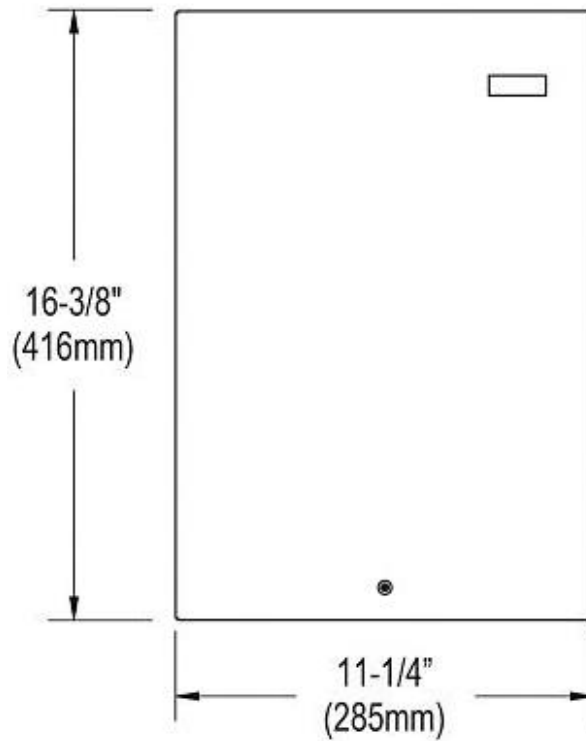

Elkay Lustertone® Classic Stainless Steel 22" x 17" x 7-5/8" 2-Hole Single Drop-in Classroom Sink + Faucet/Bubbler Kit and Vandal-resistant Filtration Kit With Filter Status Monitor
Model(s) DRKR2217RFFC

In keeping with our policy of continuing product improvement, Elkay reserves the right to change product specifications without notice. Please visit elkay.com for the most current version of Elkay product specification sheets. This specification describes an Elkay product with design, quality, and functional benefits to the user. When making a comparison of other producers' offerings, be certain these features are not overlooked.