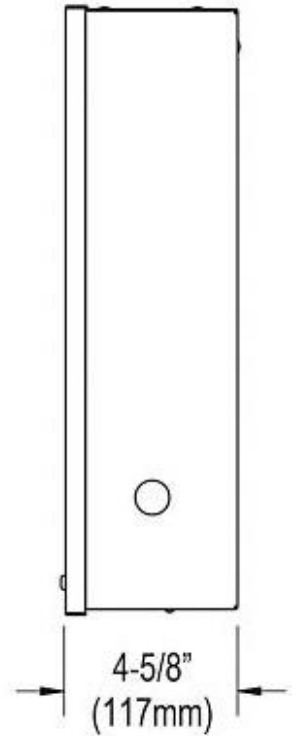

Elkay Lustertone® Classic Stainless Steel 22" x 17" x 7-5/8" 2-Hole Single Drop-in Classroom Sink + Faucet/Bubbler Kit and Vandal-resistant Filtration Kit With Filter Status Monitor
Model(s) DRKR2217RFFC

In keeping with our policy of continuing product improvement, Elkay reserves the right to change product specifications without notice. Please visit elkay.com for the most current version of Elkay product specification sheets. This specification describes an Elkay product with design, quality, and functional benefits to the user. When making a comparison of other producers' offerings, be certain these features are not overlooked.