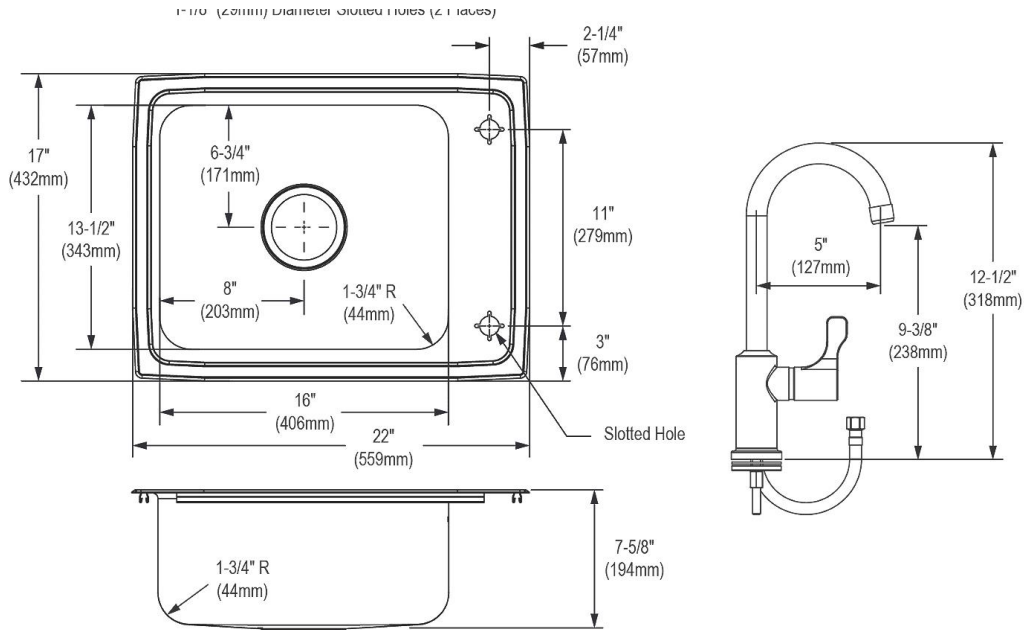

Elkay Lustertone® Classic Stainless Steel 22" x 17" x 7-5/8" 2-Hole Single Drop-in Classroom Sink + Faucet/Bubbler Kit and Vandal-resistant Filtration Kit With Filter Status Monitor
Model(s) DRKR2217RFFC

In keeping with our policy of continuing product improvement, Elkay reserves the right to change product specifications without notice. Please visit elkay.com for the most current version of Elkay product specification sheets. This specification describes an Elkay product with design, quality, and functional benefits to the user. When making a comparison of other producers' offerings, be certain these features are not overlooked.