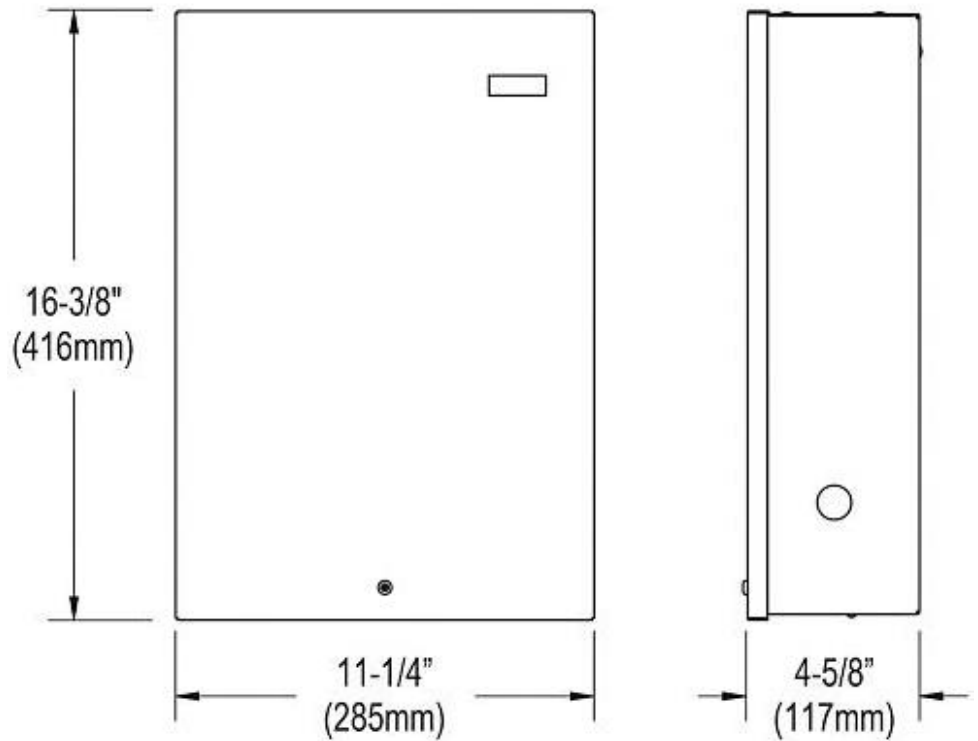

Elkay Lustertone® Classic Stainless Steel 25" x 17" x 5-1/2" 4-Hole Single Bowl Drop-in Classroom ADA Sink with Quick-clip Kit and Vandal-resistant Filtration Kit With Filter Status Monitor
Model(s) DRKADQ251755FFC

Optional Accessories		
LKSMHSL	Spec Sheet (PDF)	NO IMAGE AVAILABLE

In keeping with our policy of continuing product improvement, Elkay reserves the right to change product specifications without notice. Please visit elkay.com for the most current version of Elkay product specification sheets. This specification describes an Elkay product with design, quality, and functional benefits to the user. When making a comparison of other producers' offerings, be certain these features are not overlooked.