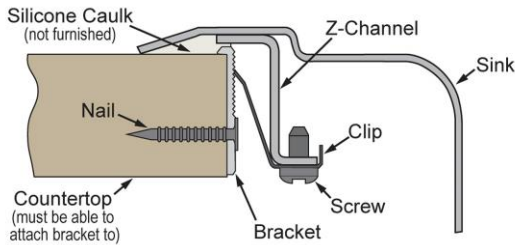

PRODUCT SPECIFICATIONS

Elkay Lustertone® Classic Stainless Steel 25" x 17" x 5-1/2" 4-Hole Single Bowl Drop-in Classroom ADA Sink with Quick-clip Kit and Vandal-resistant Filtration Kit With Filter Status Monitor. Sink is manufactured from 18 gauge 304 Stainless Steel with a Lustrous Satin finish, Rear Center drain placement, and Bottom only pads.

Installation Type:	Drop-in
Material:	304 Stainless Steel
Finish:	Lustrous Satin
Gauge:	18
Sound Deadening:	Bottom only pads
Number of Bowls:	1
Sink Dimensions:	25" x 17" x 5-1/2"
Bowl 1 Dimensions:	16" x 13-1/2" x 5-3/8"
Drain Size:	3-1/2" (89mm)
Drain Location:	Rear Center
Minimum Cabinet Size:	30"
Cutout Template #:	1000001246

Template is available for download at [elkay.com](#). CAD software will be required to open the template.

Cutout Dimensions for Drop-in Installation:

24-3/8" x 16-3/8" (619mm x 416mm) with 1-1/2" (38mm) corner radius

Installation Profile:

Included with Product: DRKADQ251755, LKD2439C, LK1141A, LK35, EF1500VRBMC

▼ **Ships in multiple boxes.**

A Century of Tradition and Quality.

For more than 100 years, Elkay has been making innovative products and providing exceptional customer care. We take pride in offering plumbing products that make life easier, inspire change and leave the world a better place.

Product Compliance:

ADA & ICC A117.1

ASME A112.19.3/CSA B45.4

Faucet:

ASME A112.18.1/CSA B125.1

NSF 61 (Q≤1)

NSF 372 (lead free)

CEC

Accessory:

NSF 42

NSF 53

ASME A112.18.2/CSA B125.2

Complies with ADA & ICC A117.1 accessibility requirements when installed according to the requirements outlined in these standards.

[Clean and Care Manual (PDF)](#)

[Installation Instructions (PDF) - 74180271](#)

[Installation Instructions (PDF) - A55068_Bubbler](#)

[Installation Instructions (PDF) - P99175_Faucet](#)

[Installation Instructions (PDF) - 1000005235_drain](#)

[Installation Instructions (PDF) - 1000003634](#)

[Warranty (PDF)](#)

PART: _____ QTY: _____

PROJECT: _____

CONTACT: _____

DATE: _____

NOTES: _____

APPROVAL: _____

In keeping with our policy of continuing product improvement, Elkay reserves the right to change product specifications without notice. Please visit [elkay.com](#) for the most current version of Elkay product specification sheets. This specification describes an Elkay product with design, quality, and functional benefits to the user. When making a comparison of other producers' offerings, be certain these features are not overlooked.