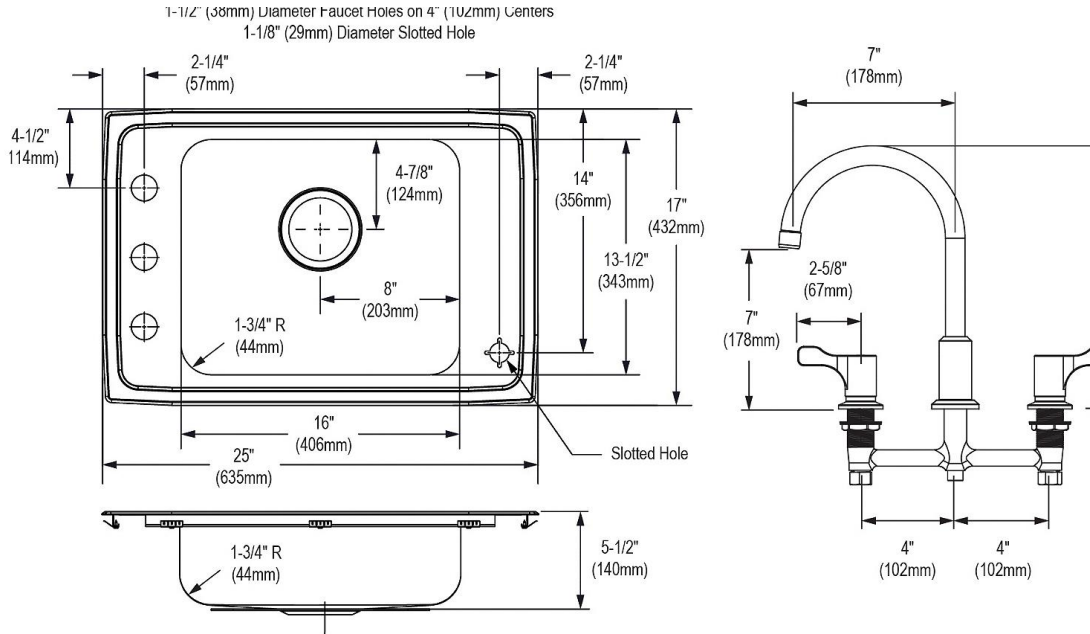

Elkay Lustertone® Classic Stainless Steel 25" x 17" x 5-1/2" 4-Hole Single Bowl Drop-in Classroom ADA Sink with Quick-clip Kit and Vandal-resistant Filtration Kit With Filter Status Monitor
Model(s) DRKADQ251755FFC

Optional Accessories		
LKSMHSL	Spec Sheet (PDF)	NO IMAGE AVAILABLE

In keeping with our policy of continuing product improvement, Elkay reserves the right to change product specifications without notice. Please visit elkay.com for the most current version of Elkay product specification sheets. This specification describes an Elkay product with design, quality, and functional benefits to the user. When making a comparison of other producers' offerings, be certain these features are not overlooked.