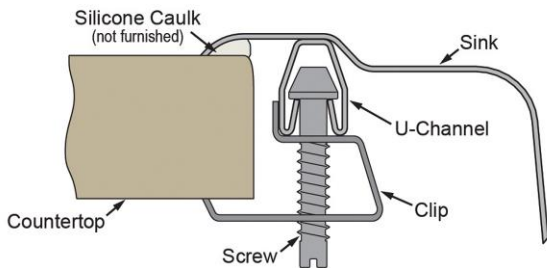

PRODUCT SPECIFICATIONS

Elkay Lustertone® Classic Stainless Steel 22" x 19-1/2" x 5" Single Bowl Drop-in Classroom ADA Sink Kit and Vandal-resistant Filtration Kit With Filter Status Monitor. Sink is manufactured from 18 gauge 304 Stainless Steel with a Lustrous Satin finish, Rear Center drain placement, and Bottom only pads.

Installation Type:	Drop-in
Material:	304 Stainless Steel
Finish:	Lustrous Satin
Gauge:	18
Sound Deadening:	Bottom only pads
Number of Bowls:	1
Sink Dimensions:	22" x 19-1/2" x 5"
Bowl 1 Dimensions:	13-1/2" x 16" x 4-7/8"
Drain Size:	3-1/2" (89mm)
Drain Location:	Rear Center
Minimum Cabinet Size:	27"
Cutout Template #:	1000001255

Template is available for download at elkay.com. CAD software will be required to open the template.

Cutout Dimensions for Drop-in Installation:

21-3/8" x 18-7/8" (543mm x 479mm) with 1-1/2" (38mm) corner radius

Installation Profile:

Included with Product: DRKAD222050,
LKD2439C,
LK1141A,
LK35,
EF1500VRBMC

▼ Ships in multiple boxes.

A Century of Tradition and Quality.

For more than 100 years, Elkay has been making innovative products and providing exceptional customer care. We take pride in offering plumbing products that make life easier, inspire change and leave the world a better place.

Product Compliance:

ADA & ICC A117.1

ASME A112.19.3/CSA B45.4

Faucet:

ASME A112.18.1/CSA B125.1

NSF 61 (Q≤1)

NSF 372 (lead free)

CEC

Accessory:

NSF 42

NSF 53

ASME A112.18.2/CSA B125.2

Complies with ADA & ICC A117.1 accessibility requirements when installed according to the requirements outlined in these standards.

[Clean and Care Manual (PDF)](#)

[Installation Instructions (PDF) - 1000005236](#)

[Installation Instructions (PDF) - 0000000998](#)

[Installation Instructions (PDF) - A55068_Bubbler](#)

[Installation Instructions (PDF) - 1000005235_drain](#)

[Installation Instructions (PDF) - 1000003634](#)

[Warranty (PDF)](#)

PART: _____ QTY: _____

PROJECT: _____

CONTACT: _____

DATE: _____

NOTES: _____

APPROVAL: _____

In keeping with our policy of continuing product improvement, Elkay reserves the right to change product specifications without notice. Please visit elkay.com for the most current version of Elkay product specification sheets. This specification describes an Elkay product with design, quality, and functional benefits to the user. When making a comparison of other producers' offerings, be certain these features are not overlooked.