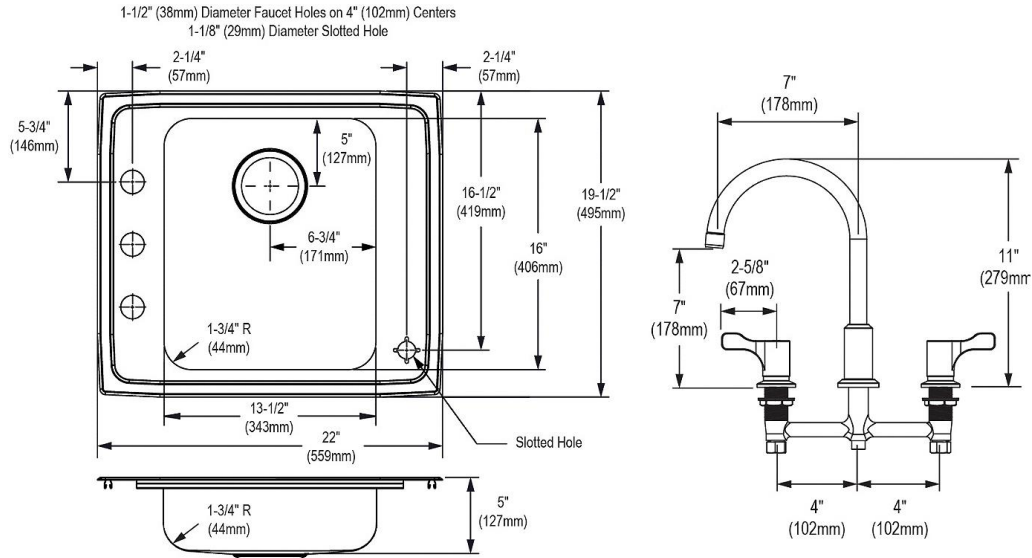

Elkay Lustertone® Classic Stainless Steel 22" x 19-1/2" x 5"
Single Bowl Drop-in Classroom ADA Sink Kit and Vandal-
resistant Filtration Kit With Filter Status Monitor
Model(s) DRKAD222050FFC

In keeping with our policy of continuing product improvement, Elkay reserves the right to change product specifications without notice. Please visit elkay.com for the most current version of Elkay product specification sheets. This specification describes an Elkay product with design, quality, and functional benefits to the user. When making a comparison of other producers' offerings, be certain these features are not overlooked.