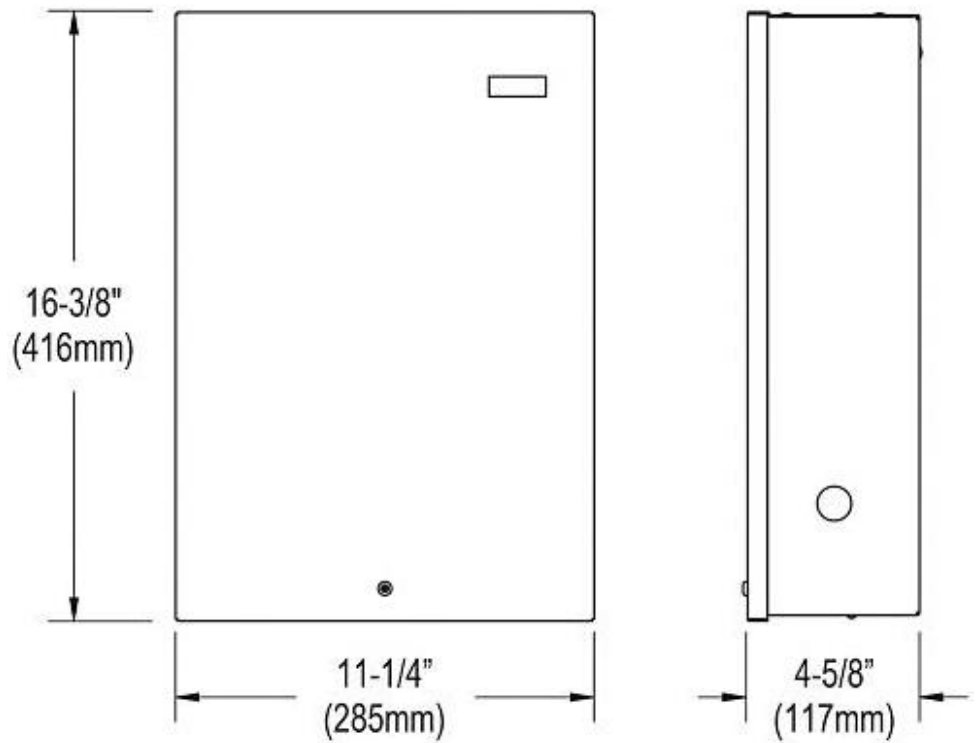

Elkay Lustertone® Classic Stainless Steel 22" x 19-1/2" x 5"
Single Bowl Drop-in Classroom ADA Sink Kit and Vandal-
resistant Filtration Kit With Filter Status Monitor
Model(s) DRKAD222050FFC

In keeping with our policy of continuing product improvement, Elkay reserves the right to change product specifications without notice. Please visit elkay.com for the most current version of Elkay product specification sheets. This specification describes an Elkay product with design, quality, and functional benefits to the user. When making a comparison of other producers' offerings, be certain these features are not overlooked.