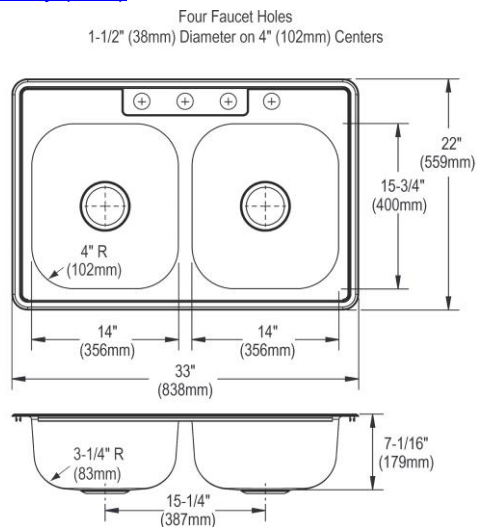

Included with Product: DD233224 sink,
LK2478CR faucet,
two drains

AMERICAN PRIDE. A LIFETIME TRADITION.
Like your family, the Elkay family has values and traditions that endure. For almost a century, Elkay has been a family-owned and operated company, providing thousands of jobs that support our families and communities.

Product Compliance: ASME A112.19.3/CSA B45.4
Faucet: ASME A112.18.1/CSA B125.1
NSF 61
NSF 372 (lead free)
Accessory: ASME A112.18.2/CSA B125.2

[Clean and Care Manual (PDF)](#)
[Installation Instructions (PDF)](#)
[Limited Warranty (PDF)](#)