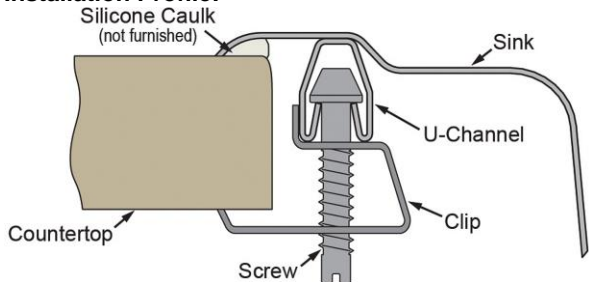

PRODUCT SPECIFICATIONS

Dayton Stainless Steel 33" x 22" x 7-1/16", Equal Double Bowl Drop-in Sink and Faucet Kit. Sink is manufactured from 22 gauge 300 series Stainless Steel with a Satin finish, Center drain placement, and Bottom only pads.

Installation Type:	Drop-in
Material:	300 series Stainless Steel
Finish:	Satin
Gauge:	22
Sound Deadening:	Bottom only pads
Number of Bowls:	2
Sink Dimensions:	33" x 22" x 7-1/16"
Bowl 1 Dimensions:	14" x 15-3/4" x 6-7/8"
Bowl 2 Dimensions:	14" x 15-3/4" x 6-7/8"
Drain Size:	3-1/2" (89mm)
Drain Location:	Center
Minimum Cabinet Size:	36"
Mounting Hardware:	Part # 64090012 included for countertops up to 3/4" (19mm) thick
Cutout Template #:	1000001189

Template is available for download at [elkay.com](#)

Cutout Dimensions for Top Mount Installation:

32-3/8" x 21-3/8" (822mm x 543mm) with 1-1/2" (38mm) corner radius

Installation Profile:

OPTIONAL ACCESSORIES