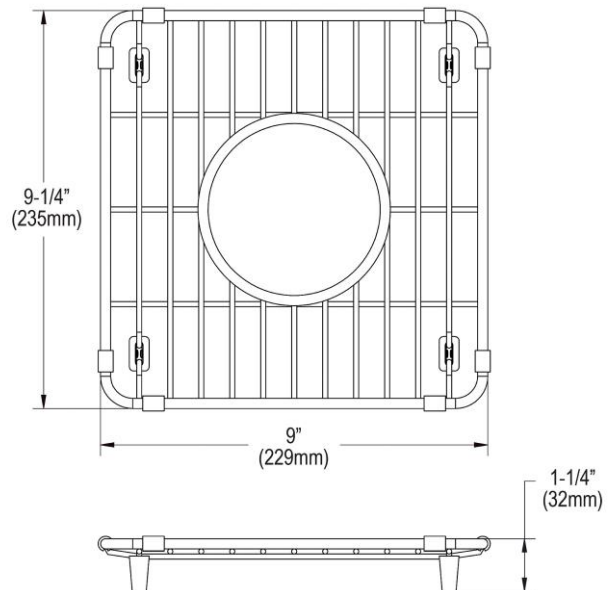

PART: _____ QTY: _____

PROJECT: _____

CONTACT: _____

DATE: _____

NOTES: _____

APPROVAL: _____

In keeping with our policy of continuing product improvement, Elkay reserves the right to change product specifications without notice. Please visit elkay.com for the most current version of Elkay product specification sheets. This specification describes an Elkay product with design, quality, and functional benefits to the user. When making a comparison of other producers' offerings, be certain these features are not overlooked.