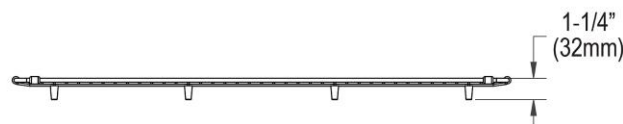

Material:	Stainless Steel
Finish:	Polished Stainless Steel
Dimensions:	29-1/2" x 16-1/2" x 1-1/4"

AMERICAN PRIDE. A LIFETIME TRADITION.
Like your family, the Elkay family has values and traditions that endure. For almost a century, Elkay has been a family-owned and operated company, providing thousands of jobs that support our families and communities.

[Clean and Care Manual (PDF)](#)

[Clean and Care Manual (PDF)](#)

[Warranty (PDF)](#)