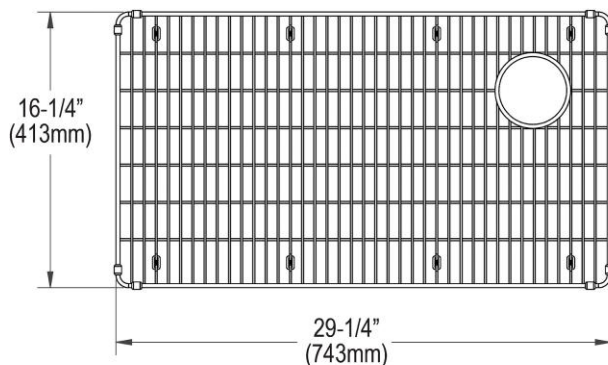

Material:	Stainless Steel
Finish:	Polished Stainless Steel
Dimensions:	29-1/2" x 16-1/2" x 1-1/4"

AMERICAN PRIDE. A LIFETIME TRADITION.
Like your family, the Elkay family has values and traditions that endure. For almost a century, Elkay has been a family-owned and operated company, providing thousands of jobs that support our families and communities.

[Clean and Care Manual (PDF)](#)

[Clean and Care Manual (PDF)](#)

[Warranty (PDF)](#)