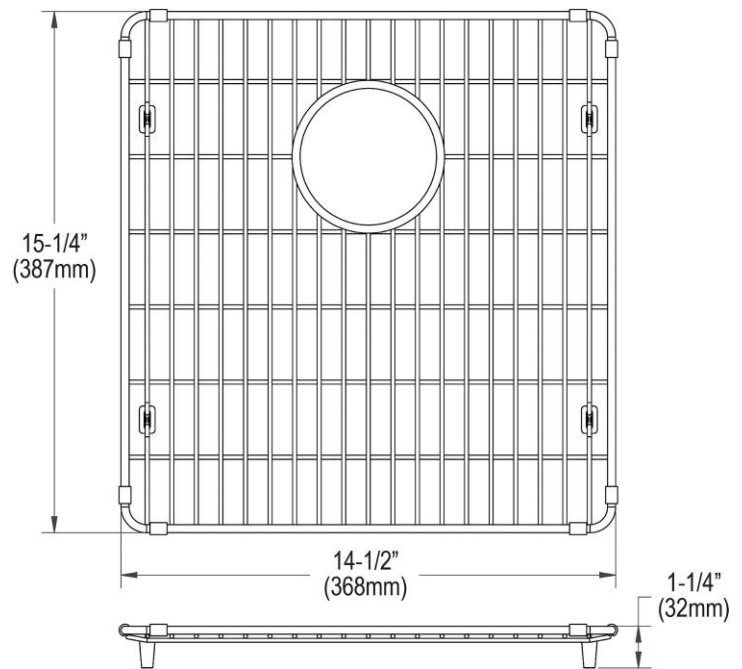

PART: _____ QTY: _____

PROJECT: _____

CONTACT: _____

DATE: _____

NOTES: _____

APPROVAL: _____

In keeping with our policy of continuing product improvement, Elkay reserves the right to change product specifications without notice. Please visit elkay.com for the most current version of Elkay product specification sheets. This specification describes an Elkay product with design, quality, and functional benefits to the user. When making a comparison of other producers' offerings, be certain these features are not overlooked.