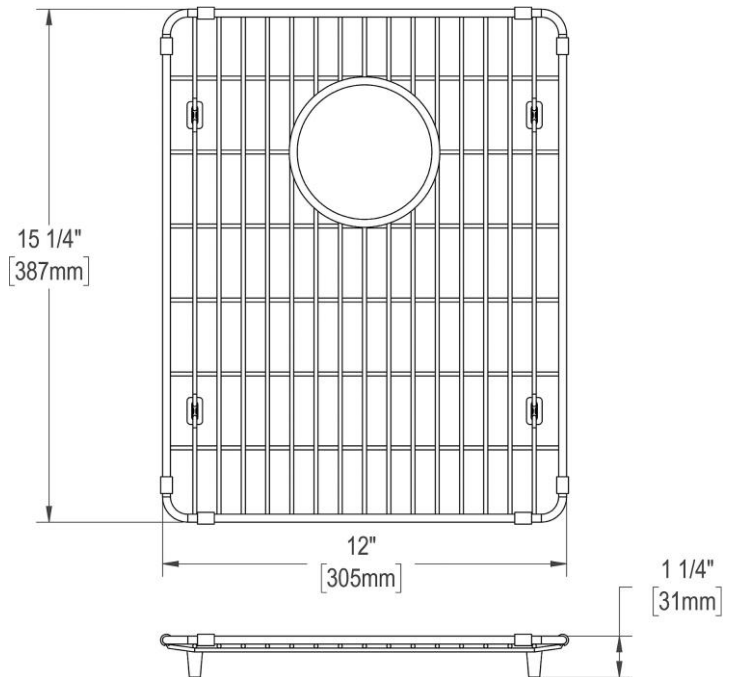

Material:	Stainless Steel
Finish:	Polished Stainless Steel
Dimensions:	12" x 15-1/4" x 1-1/4"

AMERICAN PRIDE. A LIFETIME TRADITION.
Like your family, the Elkay family has values and traditions that endure. For almost a century, Elkay has been a family-owned and operated company, providing thousands of jobs that support our families and communities.

[Clean and Care Manual (PDF)](#)

[Clean and Care Manual (PDF)](#)

[Warranty (PDF)](#)