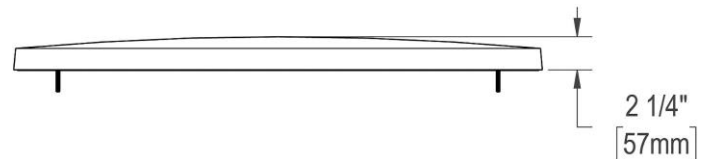

AMERICAN PRIDE. A LIFETIME TRADITION.
Like your family, the Elkay family has values and traditions that endure. For almost a century, Elkay has been a family-owned and operated company, providing thousands of jobs that support our families and communities.

[Clean and Care Manual (PDF)](#)
[Installation Instructions (PDF)](#)
[Warranty (PDF)](#)