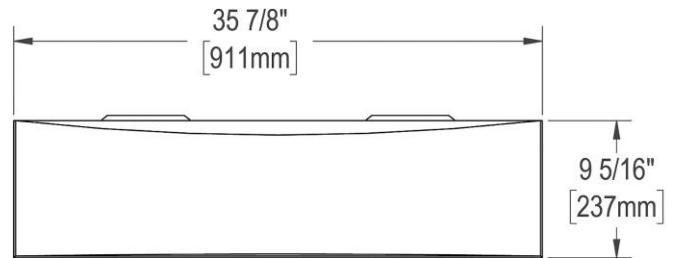

AMERICAN PRIDE. A LIFETIME TRADITION.
Like your family, the Elkay family has values and traditions that endure. For almost a century, Elkay has been a family-owned and operated company, providing thousands of jobs that support our families and communities.

[Clean and Care Manual (PDF)](#)
[Installation Instructions (PDF)](#)
[Warranty (PDF)](#)