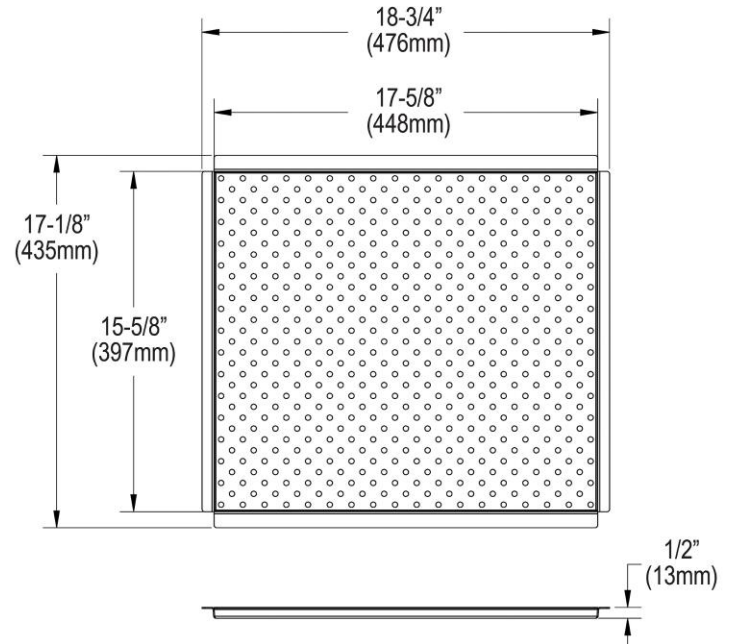

PART: _____ QTY: _____
PROJECT: _____
CONTACT: _____
DATE: _____
NOTES: _____
APPROVAL: _____

In keeping with our policy of continuing product improvement, Elkay reserves the right to change product specifications without notice. Please visit elkay.com for the most current version of Elkay product specification sheets. This specification describes an Elkay product with design, quality, and functional benefits to the user. When making a comparison of other producers' offerings, be certain these features are not overlooked.