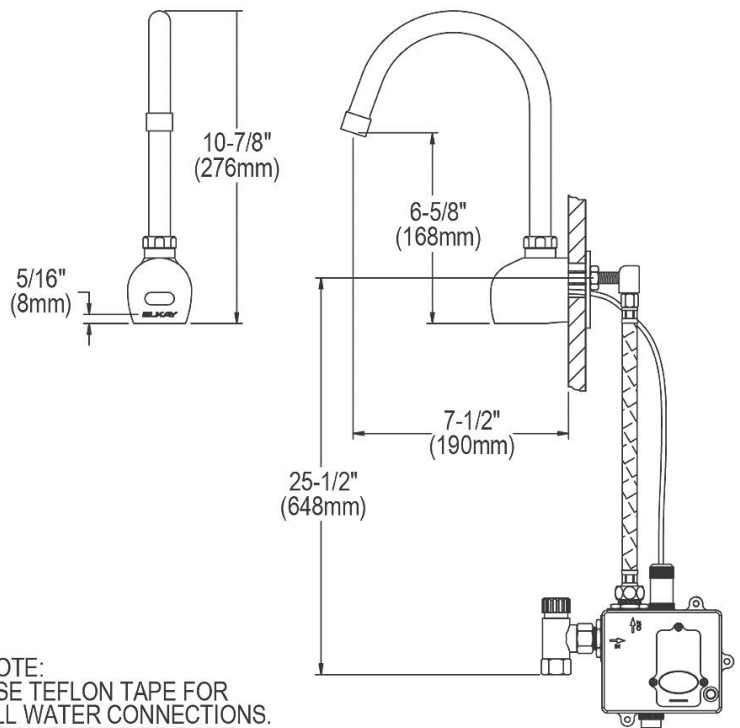

PRODUCT SPECIFICATIONS

Elkay Stainless Steel 16-3/4" x 15-1/2" x 13", Single Bowl Wall Hung Handwash Sink Kit. Sink is manufactured from 20 gauge 304 Stainless Steel with a Buffed Satin finish, Center drain placement.

Material:	304 Stainless Steel
Finish:	Buffed Satin
Gauge:	20
Number of Bowls:	1
Sink Dimensions:	16-3/4" x 15-1/2" x 48-7/8"
Bowl 1 Dimensions:	12" x 9-1/4" x 6"
Drain Location:	Center

Special Note: Side Splashes

Product Compliance: ASME A112.19.3/CSA B45.4
NSF 2
Faucet: ASME A112.18.1/CSA B125.1
NSF 61
NSF 372 (lead free)
Accessory: ASME A112.18.2/CSA B125.2

[Clean and Care Manual \(PDF\)](#)
[Limited Warranty \(PDF\)](#)

NOTE: USE TEFLON TAPE FOR ALL WATER CONNECTIONS. DO NOT USE PIPE DOPE.

In keeping with our policy of continuing product improvement, Elkay reserves the right to change product specifications without notice. Please visit elkay.com for the most current version of Elkay product specification sheets. This specification describes an Elkay product with design, quality, and functional benefits to the user. When making a comparison of other producers' offerings, be certain these features are not overlooked.