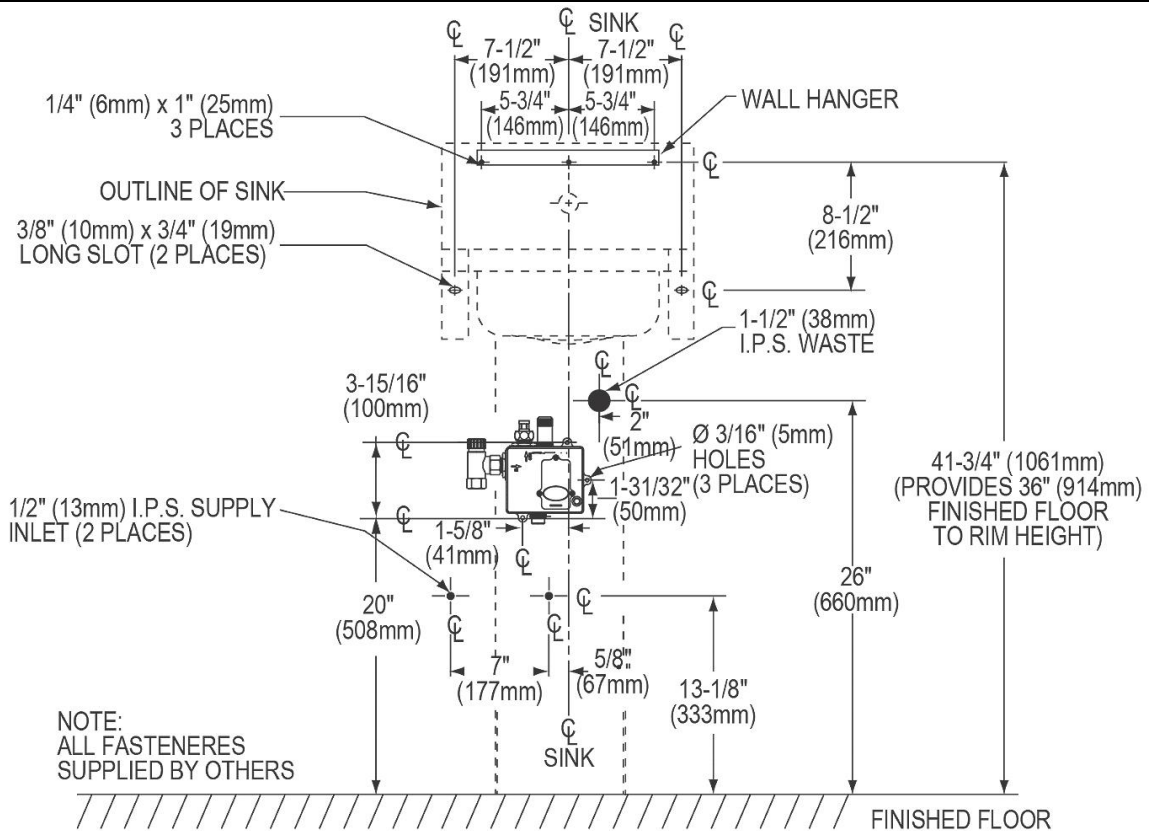

NOTE: USE TEFLON TAPE FOR ALL WATER CONNECTIONS. DO NOT USE PIPE DOPE.