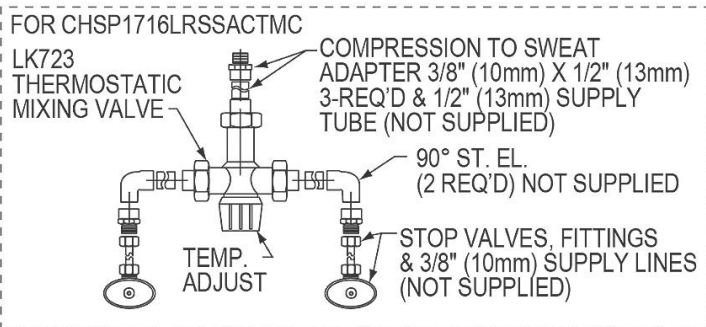

NOTE: USE TEFLON TAPE FOR ALL WATER CONNECTIONS. DO NOT USE PIPE DOPE.