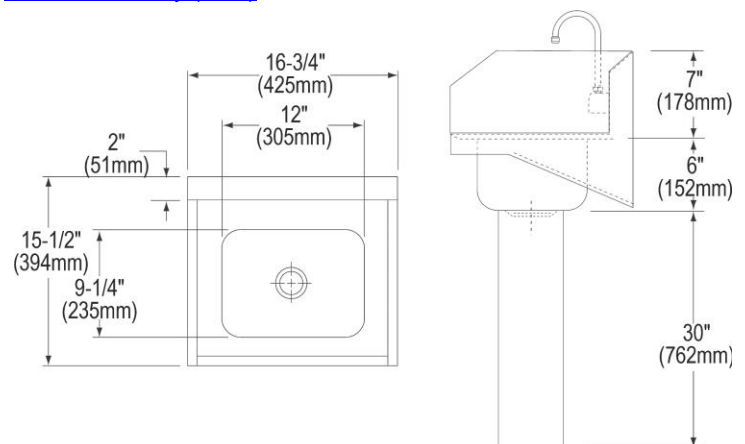

PART: _____ QTY: _____
PROJECT: _____
CONTACT: _____
DATE: _____
NOTES: _____
APPROVAL: _____

In keeping with our policy of continuing product improvement, Elkay reserves the right to change product specifications without notice. Please visit elkay.com for the most current version of Elkay product specification sheets. This specification describes an Elkay product with design, quality, and functional benefits to the user. When making a comparison of other producers' offerings, be certain these features are not overlooked.