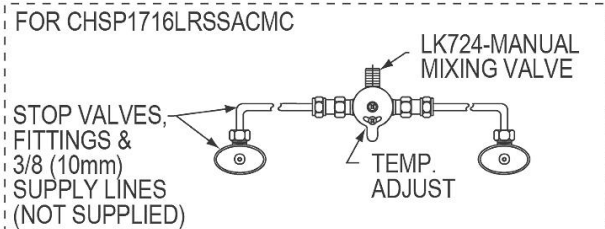

Product Compliance: ASME A112.19.3/CSA B45.4
NSF 2
Faucet: ASME A112.18.1/CSA B125.1
NSF 61
NSF 372 (lead free)
Accessory: ASME A112.18.2/CSA B125.2

[Clean and Care Manual \(PDF\)](#)
[Limited Warranty \(PDF\)](#)

NOTE: USE TEFLON TAPE FOR ALL WATER CONNECTIONS. DO NOT USE PIPE DOPE.

In keeping with our policy of continuing product improvement, Elkay reserves the right to change product specifications without notice. Please visit elkay.com for the most current version of Elkay product specification sheets. This specification describes an Elkay product with design, quality, and functional benefits to the user. When making a comparison of other producers' offerings, be certain these features are not overlooked.