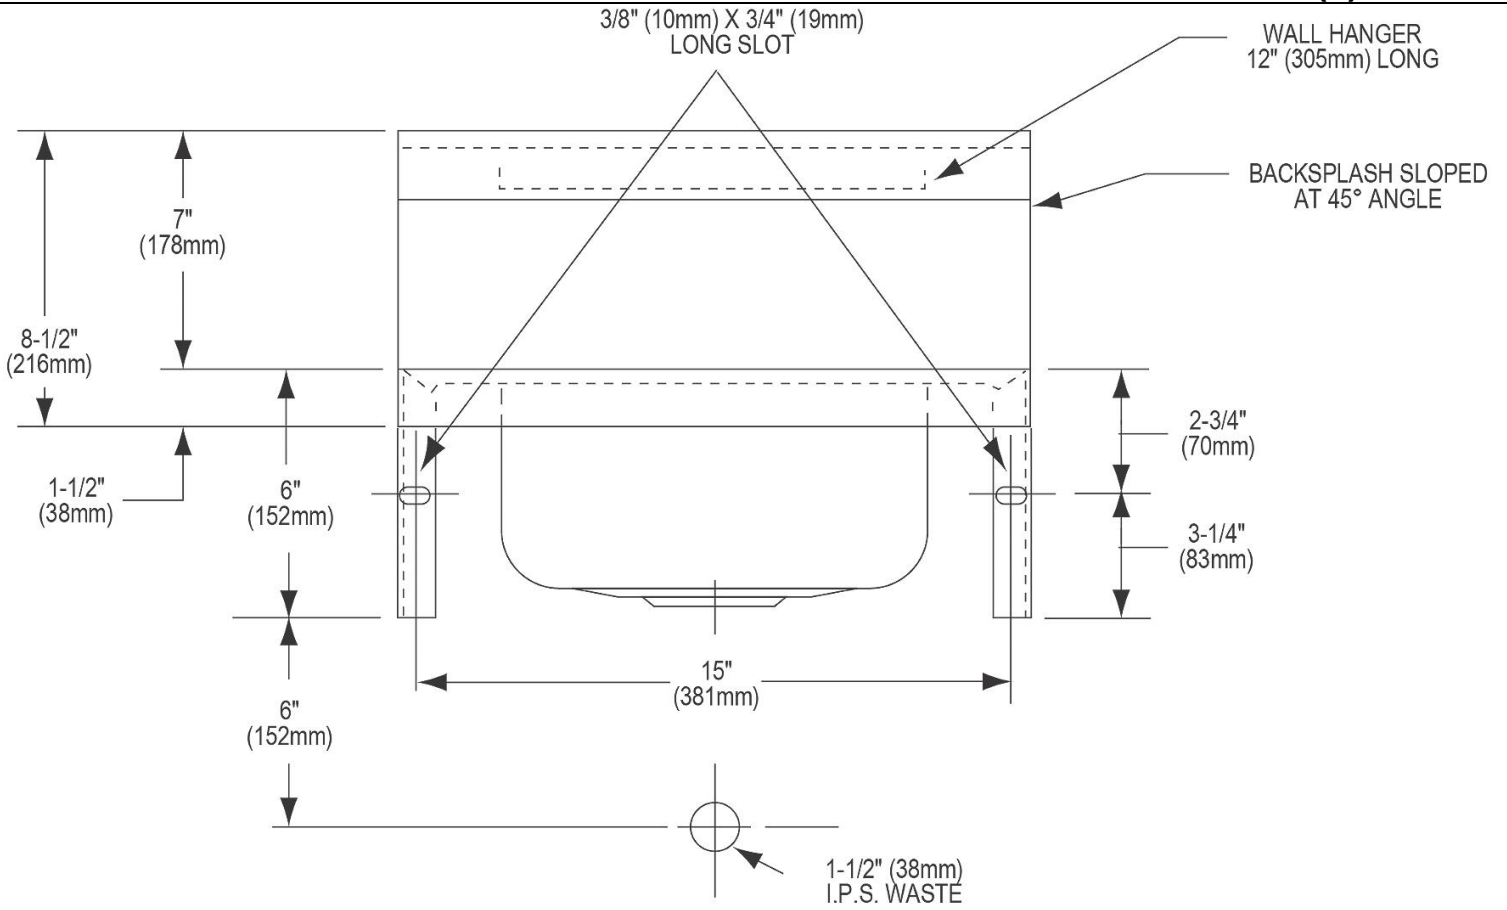

In keeping with our policy of continuing product improvement, Elkay reserves the right to change product specifications without notice. Please visit elkay.com for the most current version of Elkay product specification sheets. This specification describes an Elkay product with design, quality, and functional benefits to the user. When making a comparison of other producers' offerings, be certain these features are not overlooked.