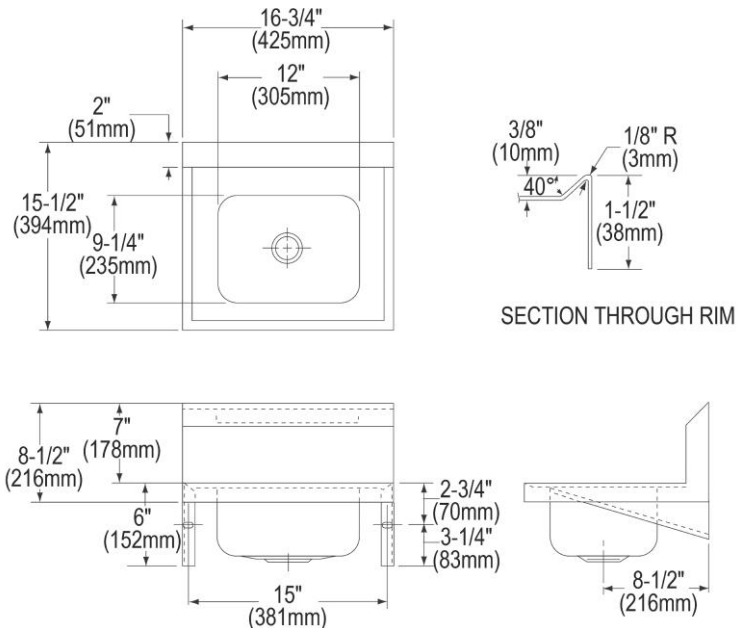

PART: _____ QTY: _____

PROJECT: _____

CONTACT: _____

DATE: _____

NOTES: _____

APPROVAL: _____

In keeping with our policy of continuing product improvement, Elkay reserves the right to change product specifications without notice. Please visit elkay.com for the most current version of Elkay product specification sheets. This specification describes an Elkay product with design, quality, and functional benefits to the user. When making a comparison of other producers' offerings, be certain these features are not overlooked.