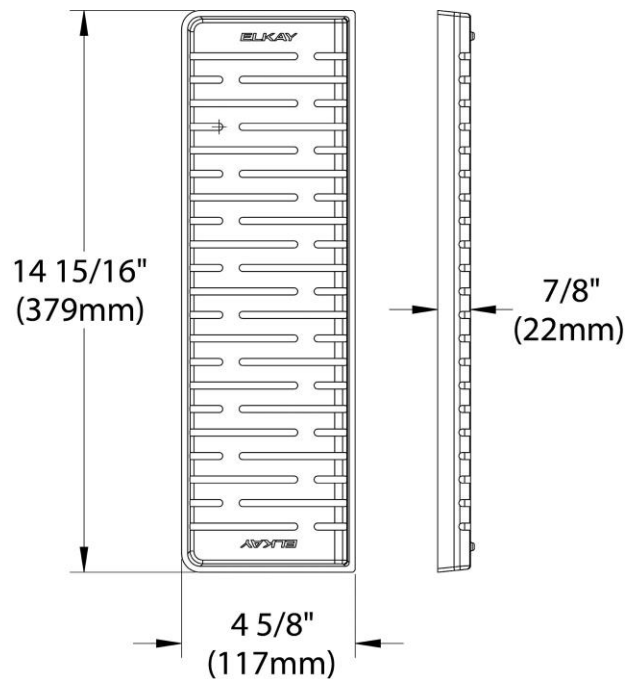

A Century of Tradition and Quality.
For more than 100 years, Elkay has been making innovative products and providing exceptional customer care. We take pride in offering plumbing products that make life easier, inspire change and leave the world a better place.

[Clean and Care Manual (PDF)](#)
[Warranty (PDF)](#)