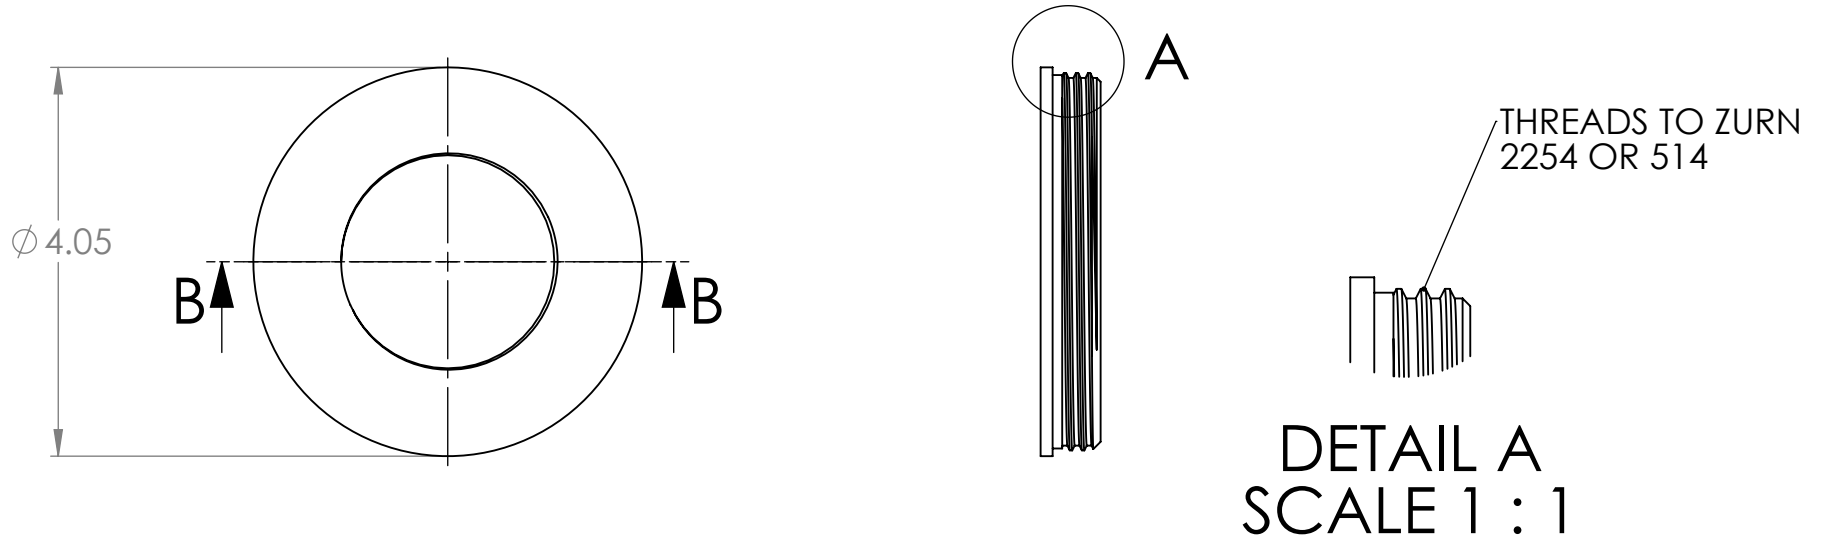

E207- ZURN TO EBBE E4400 RISER ADAPTER

SECTION B-B