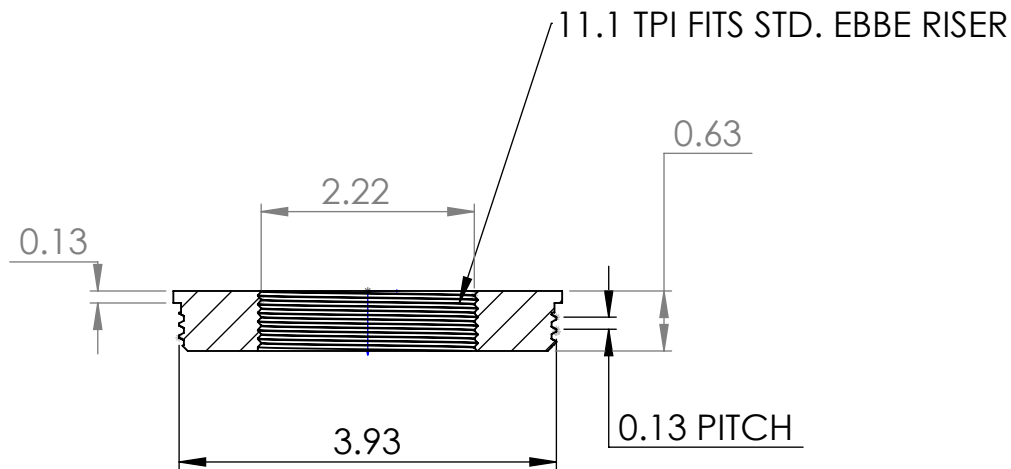

E207- ZURN TO EBBE E4400 RISER ADAPTER

SECTION B-B