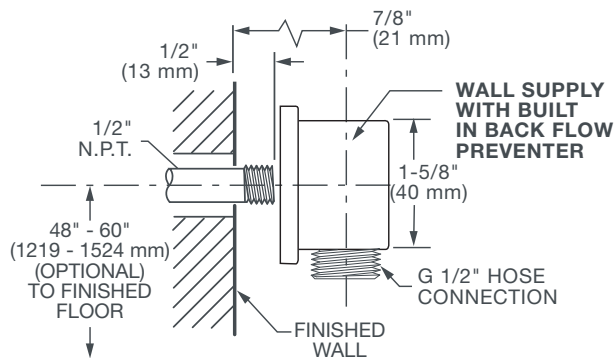

### DESCRIPTION

Square Wall Elbow

### PRODUCT NUMBER

D35700045.XXX

**IMPORTANT:** These measurements are subject to change or cancellation. No responsibility is assumed for use of superseded or voided pages.

PART OF **LIXIL**