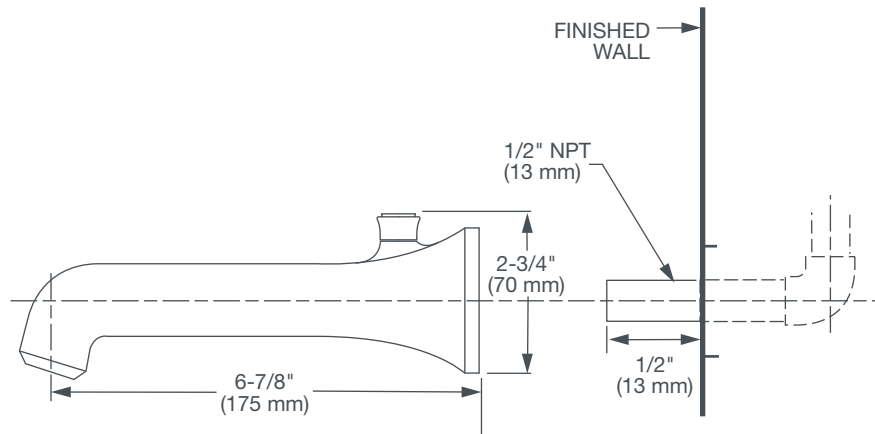

FINISH CODE

100
144
150
427

Polished
Chrome

Brushed
Nickel

Platinum
Nickel

Satin
Brass

IMPORTANT: These measurements are subject to change or cancellation. No responsibility is assumed for use of superseded or voided pages.

PART OF **LIXIL**