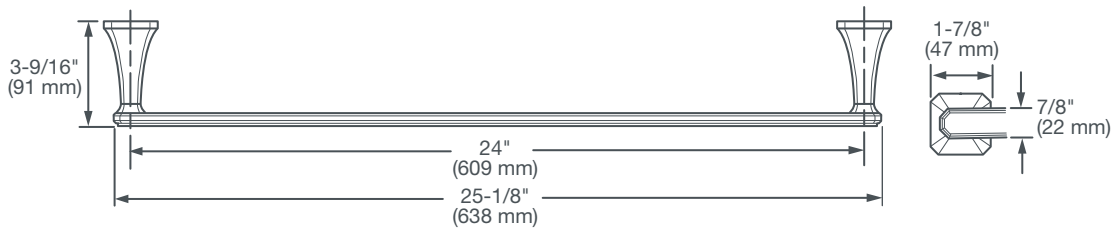

DXV BELSHIRE™

24" TOWEL BAR

- Elegant and sophisticated design inspired by the columns, interiors and decorative motifs of the Art-Deco movement
- Metal construction
- Concealed mounting
- Includes assembly hardware

DESCRIPTION
24" Towel Bar

PRODUCT NUMBER
D35170240.XXX

AVAILABLE FINISHES

Polished Chrome	100
Brushed Nickel	144
Platinum Nickel	150
Satin Brass	427

FINISH CODE

IMPORTANT: These measurements are subject to change or cancellation. No responsibility is assumed for use of superseded or voided pages.