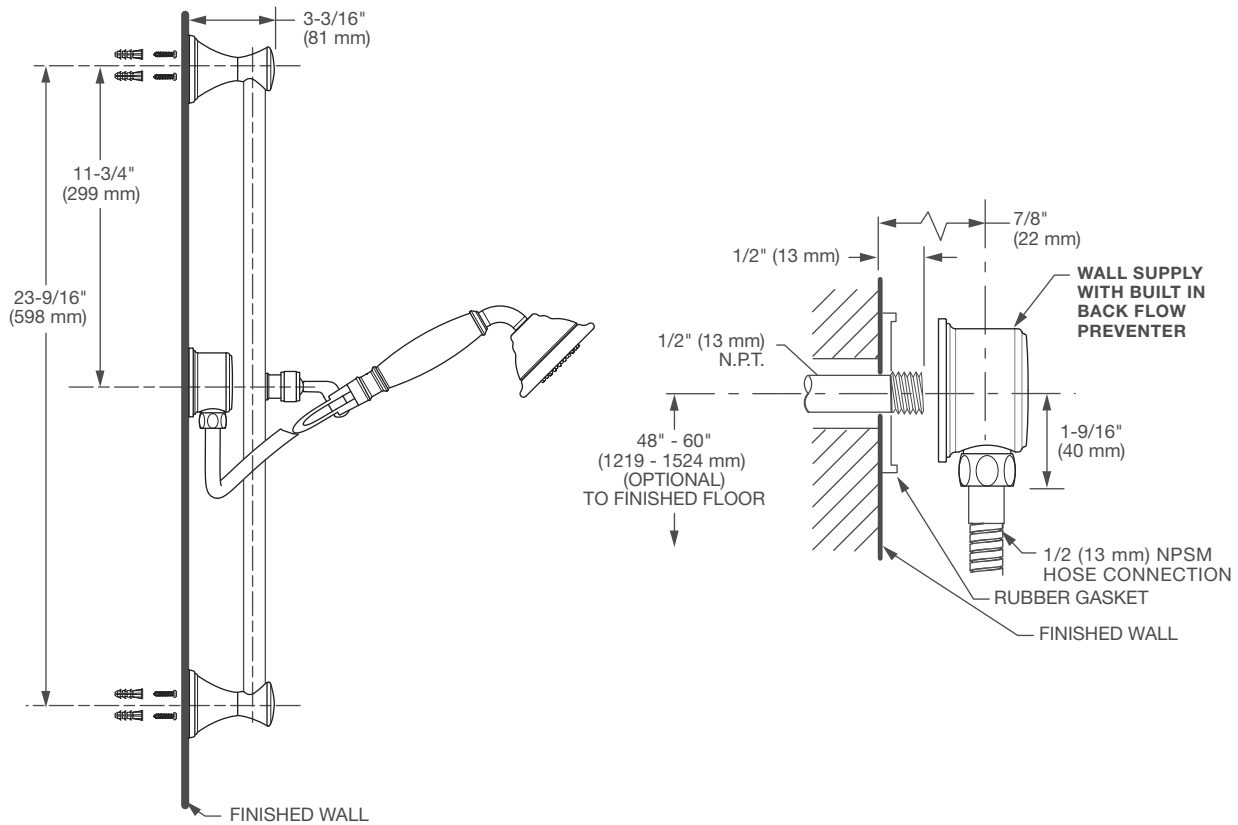

## PERSONAL SHOWER SET WITH SLIDE BAR & ELBOW

- 5 ft. (1.5 m) decorative metal hose
- Wall elbow
- 24" adjustable slide bar with bracket and metal hose
- Maximum hand shower flow rate: 1.8 gpm (6.8 L/min)
- Includes double check valves

## PERSONAL SHOWER SET WITH SLIDE BAR & ELBOW

**IMPORTANT:** These measurements are subject to change or cancellation.  
No responsibility is assumed for use of superseded or voided pages.

PART OF LIXIL