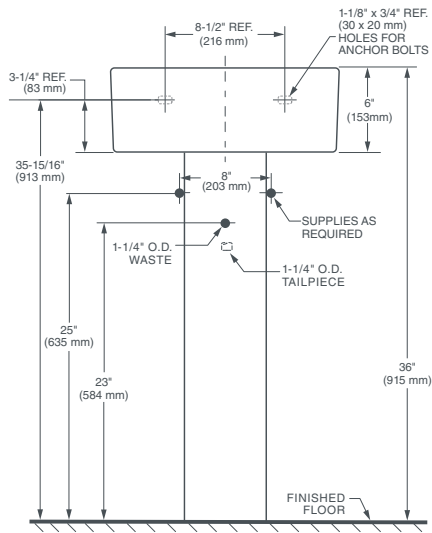

#### NOMINAL DIMENSIONS

20" x 20" x 36" (507 x 507 x 915 mm)

#### BOWL INSIDE DIMENSIONS

16-1/2" (419 mm) wide

16-1/4" (413 mm) front to back

5-3/16" (131 mm) depth

---

### NOTES:

Dimensions shown for location supplies and "P" trap are suggested. Provide suitable reinforcement for all wall supports. Slab/pedestal anchors and mounting features to be furnished by others. Fittings not included with fixture and must be ordered separately. Installation Instructions supplied with lavatory.

### IMPORTANT:

Dimensions of fixtures are nominal and may vary within the range of tolerance established by ANSI standards. These measurements are subject to change or cancellation. No responsibility is assumed for use of superseded or voided pages.