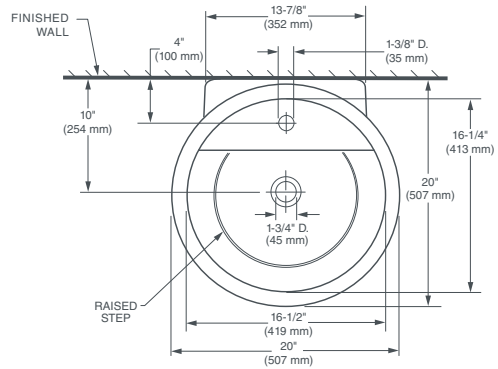

SEAGRAM®

20" ROUND PEDESTAL LAVATORY KIT

NOTES:

Dimensions shown for location supplies and "P" trap are suggested. Provide suitable reinforcement for all wall supports. Slab/pedestal anchors and mounting features to be furnished by others. Fittings not included with fixture and must be ordered separately. Installation Instructions supplied with lavatory.

IMPORTANT:

Dimensions of fixtures are nominal and may vary within the range of tolerance established by ANSI standards. These measurements are subject to change or cancellation. No responsibility is assumed for use of superseded or voided pages.

PART OF LIXIL