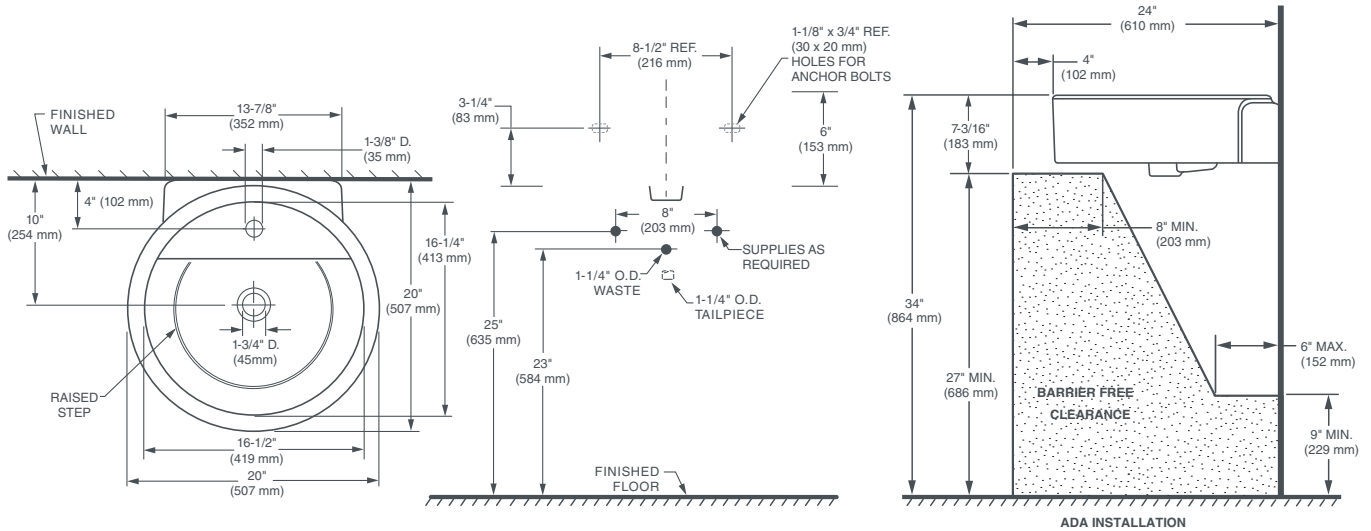

SEAGRAM®

20" ROUND PEDESTAL LAVATORY KIT

NOTES:

Dimensions shown for location supplies and "P" trap are suggested. Provide suitable reinforcement for all wall supports. Slab/pedestal anchors and mounting features to be furnished by others. Fittings not included with fixture and must be ordered separately. Installation Instructions supplied with lavatory.

IMPORTANT:

Dimensions of fixtures are nominal and may vary within the range of tolerance established by ANSI standards. These measurements are subject to change or cancellation. No responsibility is assumed for use of superseded or voided pages.

PART OF LIXIL