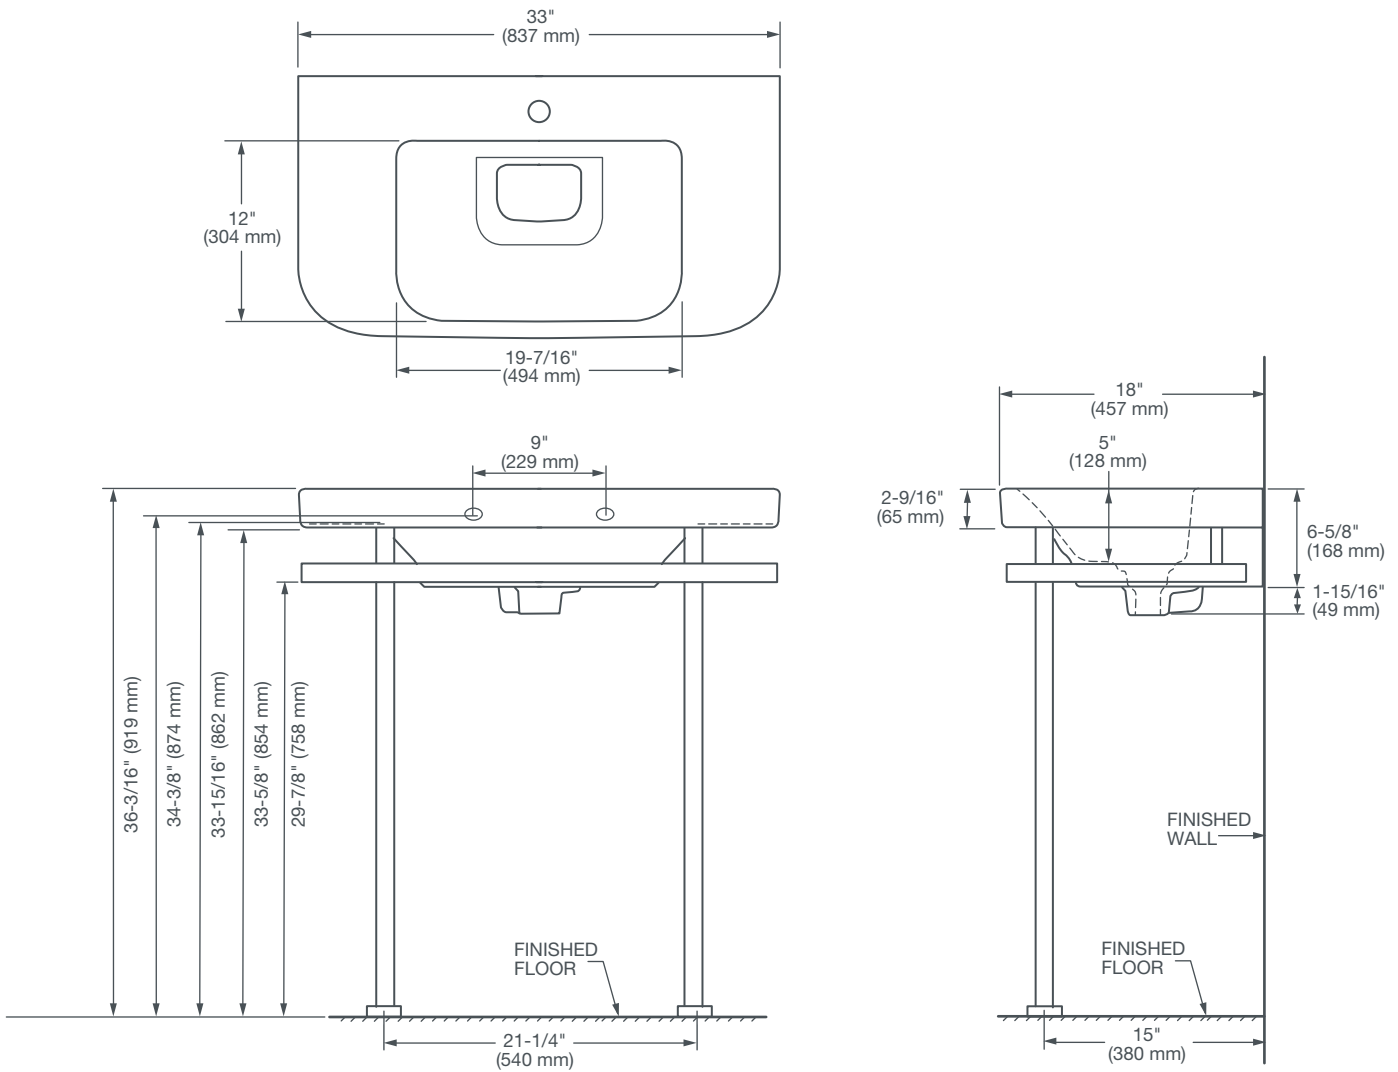

LYNDON®

33" LAVATORY

WITH CONSOLE

NOTES:

Dimensions shown for location supplies and "P" trap are suggested. Provide suitable reinforcement for all wall supports. Slab/pedestal anchors and mounting features to be furnished by others. Fittings not included with fixture and must be ordered separately. Installation Instructions supplied with lavatory.

IMPORTANT:

Dimensions of fixtures are nominal and may vary within the range of tolerance established by ANSI standards. These measurements are subject to change or cancellation. No responsibility is assumed for use of superseded or voided pages.

PART OF LIXIL