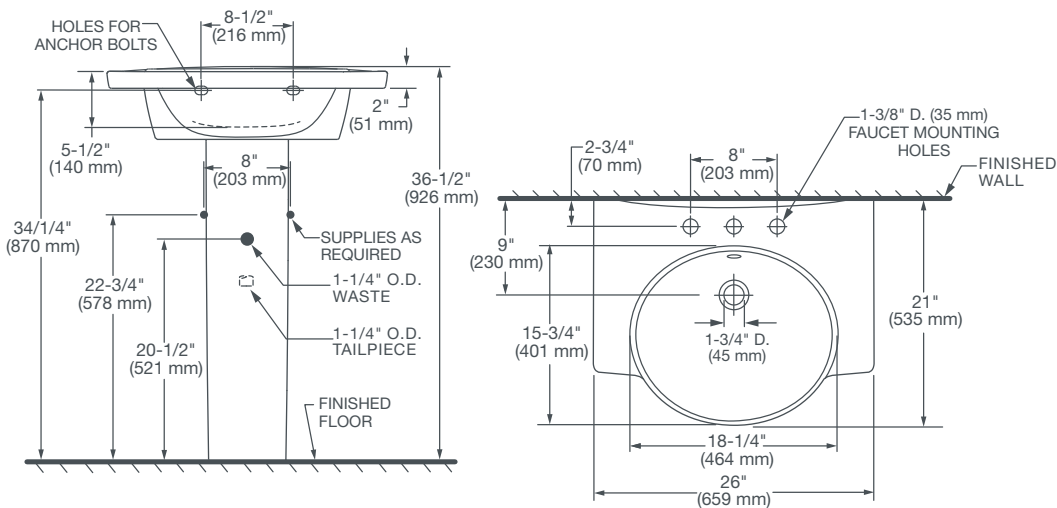

ROYCROFT®

26" PEDESTAL LAVATORY

FEATURES

- Fine fire clay construction
- Modern organic design
- Optional towel bar available
- Rear overflow

DIMENSIONS

NOMINAL DIMENSIONS

26" x 21" x 36-1/2" (659 x 535 x 926 mm)
Open back pedestal

BOWL INSIDE DIMENSIONS

18-1/4" (464 mm) wide
15-3/4" (401 mm) front to back
5-1/2" (140 mm) depth

COLORS/FINISHES

Canvas White (415)

COMPONENTS

- D20070001.415 Single-Hole Wall-Hung Lavatory
- D20070008.415 Three-Hole Wall-Hung Lavatory
- D21030000.415 Pedestal Base
- D28005000.100 Polished Chrome Towel Bar (optional component)

COMPLIANCE CERTIFICATIONS

Meets or Exceeds ASME A112.19.2-2008/CSA B45.1-8

NOTES:

Dimension shown for location of supplies and "P" trap are suggested. Provide suitable reinforcement for all wall supports. Pedestal anchoring screws not included. Fittings not included with fixture and must be ordered separately. Installation Instructions supplied with lavatory and console legs.

IMPORTANT:

Dimensions of fixtures are nominal and may vary within the range of tolerance established by ANSI standards. These measurements are subject to change or cancellation. No responsibility is assumed for use of superseded or voided pages.