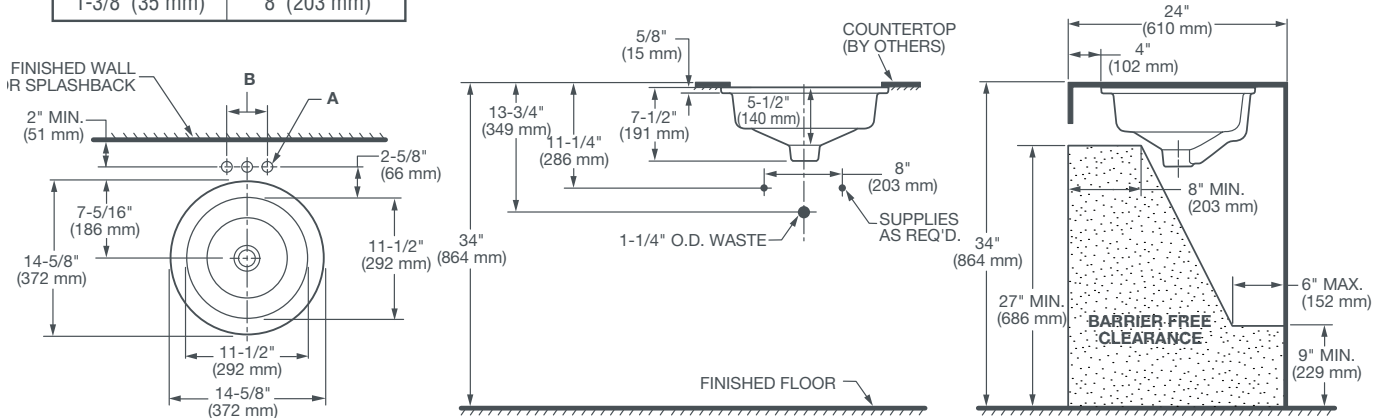

DIMENSIONS

NOMINAL DIMENSIONS

14-5/8" x 14-5/8" x 7-1/2" (372 x 372 x 191 mm)

BOWL INSIDE DIMENSIONS

11-1/2" (292 mm) wide

11-1/2" (292 mm) front to back

5-1/2" (140 mm) depth

COLORS/FINISHES

ROUGH-IN DIAGRAM SHOWN
ON NEXT PAGE

POP®

ROUND UNDER COUNTER LAVATORY

A-Fitting Dia.	B-Fitting Spread
A	B
1-3/8" (35 mm)	4" (102 mm)
1-3/8" (35 mm)	8" (203 mm)

NOTES:

Dimensions shown for location supplies and "P" trap are suggested. Provide suitable reinforcement for all wall supports. Slab/pedestal anchors and mounting features to be furnished by others. Fittings not included with fixture and must be ordered separately. Installation Instructions supplied with lavatory.

IMPORTANT:

Dimensions of fixtures are nominal and may vary within the range of tolerance established by ANSI standards. These measurements are subject to change or cancellation. No responsibility is assumed for use of superseded or voided pages.