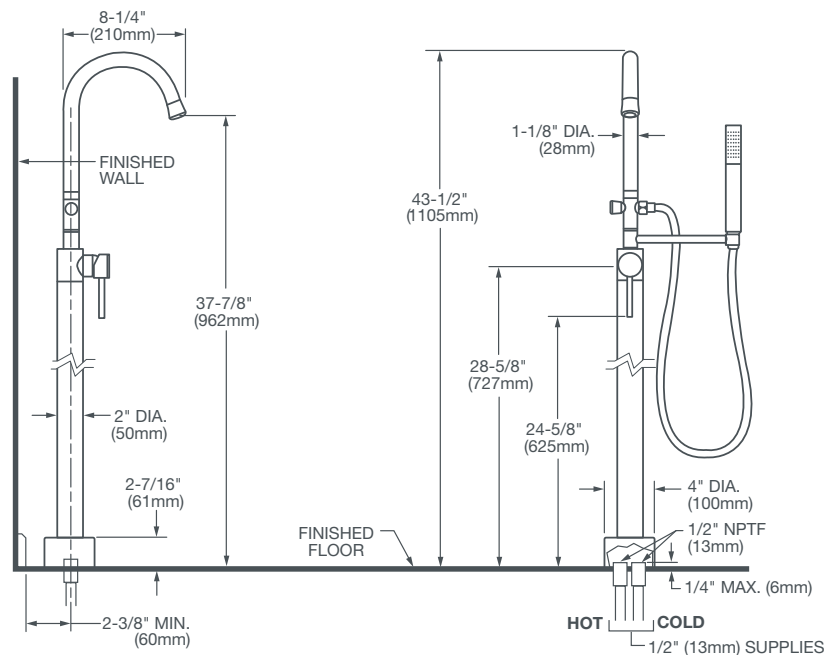

AMERICAN STANDARD

CONTEMPORARY FLOOR MOUNT TUB FILLER WITH HAND SHOWER

- Fully integrated, sleek hand shower that features 5 ft (1.5m) decorative metal hose
- Maximum hand shower flow rate: 2.5 GPM (9.5L/min)
- Drain not included
- Ceramic cartridge
- Lever handle

CODES AND STANDARDS

Meets or Exceeds ASME A112.18.1/CSA B125.1

DESCRIPTION

Floor Mount Tub Filler
with Hand Shower

PRODUCT NUMBER

D35901971.XXX

AVAILABLE FINISHES

Polished Chrome
Brushed Nickel

FINISH CODE

100
144

IMPORTANT: These measurements are subject to change or cancellation. No responsibility is assumed for use of superseded or voided pages.

Meets the Americans with Disabilities Act Guidelines and ANSI A117.1 Requirements for the physically challenged.