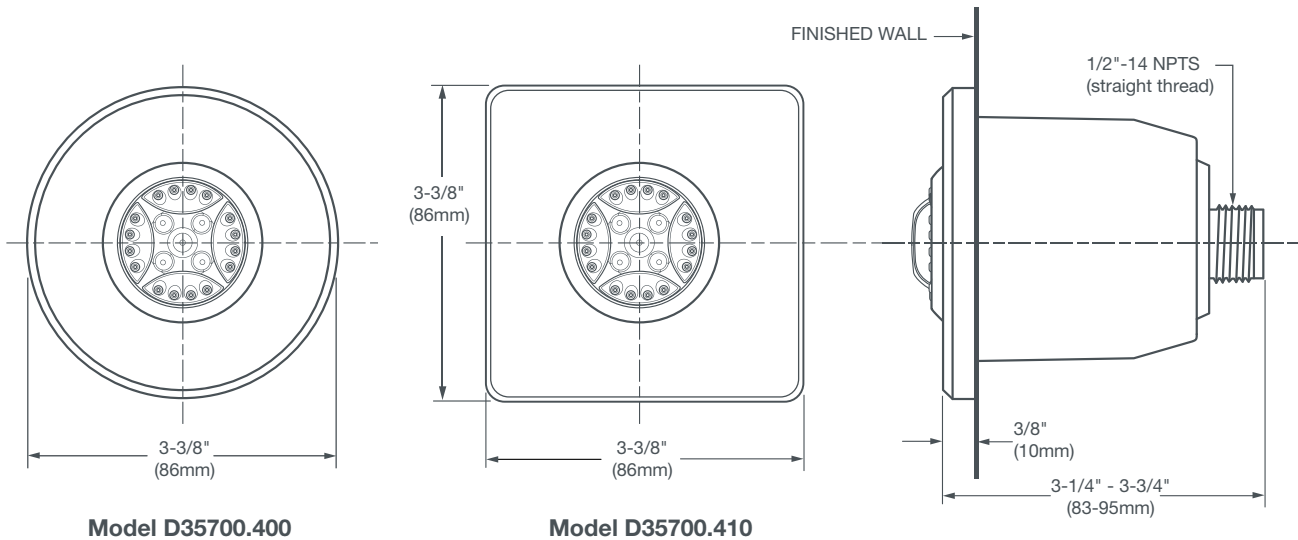

AMERICAN STANDARD

ROUND AND SQUARE MULTI FUNCTION BODY SPRAY

- Three functions: spray, mist, combination
- Brass construction
- Flush mount body spray
- Center face tilts to change direction of spray
- Turn center spray dial to change functions
- Plaster guard serves as a rough-in guide and pipe plug
- Maximum Flow Rate: 2.5 GPM (9.5L/min)

CODES AND STANDARDS

Meets or Exceeds ASME A112.18.1/CSA B125.1

AVAILABLE FINISHES

- Polished Chrome
- Brushed Nickel
- Platinum Nickel

FINISH CODE

- 100
- 144
- 150

DESCRIPTION

- Round
Multi Function Body Spray
- Square
Multi Function Body Spray

PRODUCT NUMBER

- D35700400.XXX
- D35700410.XXX

IMPORTANT: These measurements are subject to change or cancellation. No responsibility is assumed for use of superseded or voided pages.