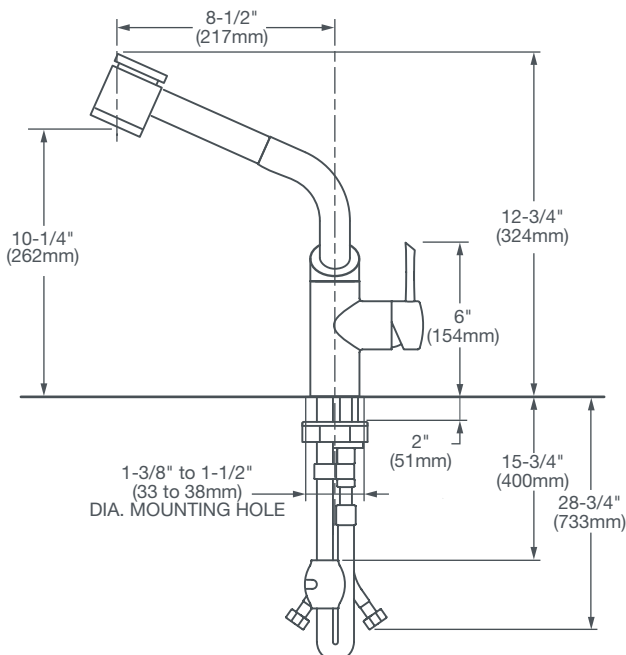

AMERICAN STANDARD

FRESNO™ KITCHEN FAUCET WITH PULL-OUT SPRAY

- Ceramic disc valve cartridge
- Lead Free - faucet contains $\leq 0.25\%$ total lead content by weighted volume
- 8-1/2" swivel spout
- Spout swivels at 150°
- Pull-out spray with nylon hose
- Two check valves
- Two-function hand spray with turn and lock feature
- Cover plate must be ordered separately
- Maximum Flow Rate: 1.8 GPM (8.3L/min)

Kitchen Faucet
with Pull-Out Spray

PRODUCT NUMBER

D35403150.XXX

AVAILABLE FINISHES

Polished Chrome
Ultra Steel

FINISH CODE

100
355

IMPORTANT: These measurements are subject to change or cancellation.
No responsibility is assumed for use of superseded or voided pages.