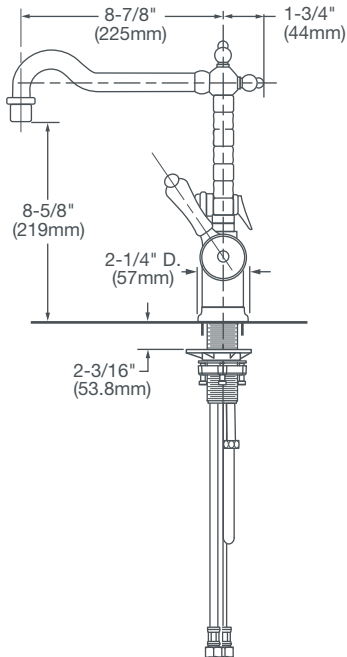

# VICTORIAN™ SINGLE LEVER KITCHEN FAUCET

- Ceramic disc valve cartridge
- Lead Free - faucet contains  $\leq 0.25\%$  total lead content by weighted volume
- 8-7/8" swivel spout
- Spout swivels at 360°
- Available with or without all metal side spray
- Maximum Flow Rate: 1.8 GPM (8.3L/min)

### FINISH CODE

- 100
- 355
- 110

### PRODUCT NUMBER

- D35402000.XXX
- D35402001.XXX

**IMPORTANT:** These measurements are subject to change or cancellation.  
No responsibility is assumed for use of superseded or voided pages.

Meets the Americans with Disabilities Act  
Guidelines and ANSI A117.1 Requirements  
for the physically challenged.