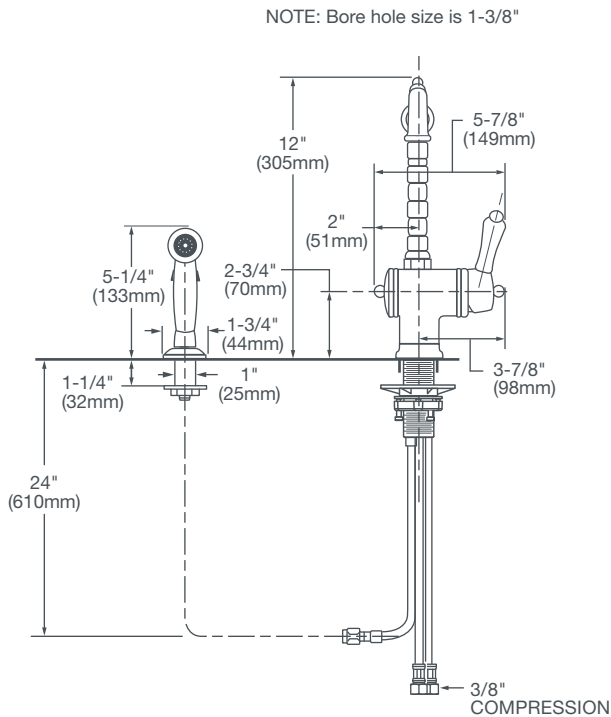

IMPORTANT: These measurements are subject to change or cancellation.
No responsibility is assumed for use of superseded or voided pages.

Meets the Americans with Disabilities Act
Guidelines and ANSI A117.1 Requirements
for the physically challenged.