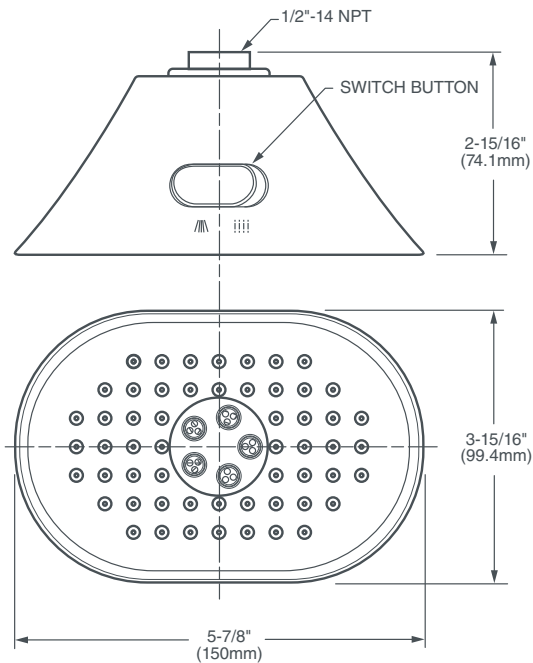

### DESCRIPTION

Multi Showerhead

### PRODUCT NUMBER

D35109775.XXX

**IMPORTANT:** These measurements are subject to change or cancellation. No responsibility is assumed for use of superseded or voided pages.