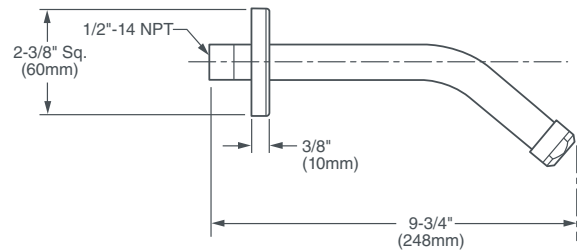

PRODUCT NUMBER

D35109775.XXX

IMPORTANT: These measurements are subject to change or cancellation. No responsibility is assumed for use of superseded or voided pages.