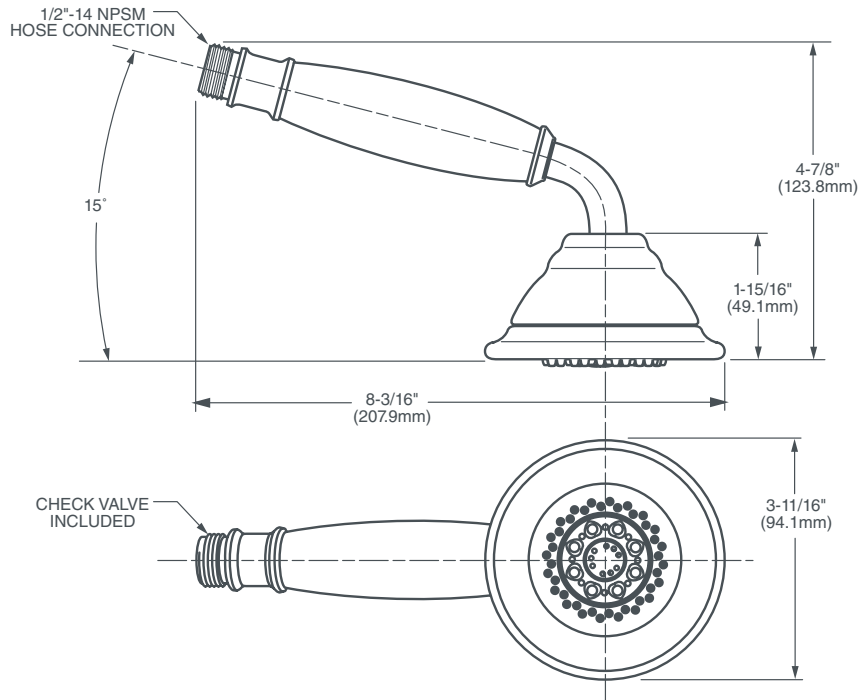

AMERICAN STANDARD

TRADITIONAL 5-FUNCTION HAND SHOWER

- Traditional 5-function hand shower - change function by simply turning the edge of face plate
- Includes flow restrictor
- 1/2"-14 NPSM hose connection
- Maximum Showerhead Flow Rate: 2.0 GPM (7.6L/min)

CODES AND STANDARDS

Meets or Exceeds ASME A112.18.1/ CSA B125.1, CALGreen compliant

AVAILABLE FINISHES

Polished Chrome
 Brushed Nickel
 Platinum Nickel

FINISH CODE

100
 144
 150

DESCRIPTION

Traditional 5-Function Hand Shower

PRODUCT NUMBER

D35107781.XXX

IMPORTANT: These measurements are subject to change or cancellation. No responsibility is assumed for use of superseded or voided pages.