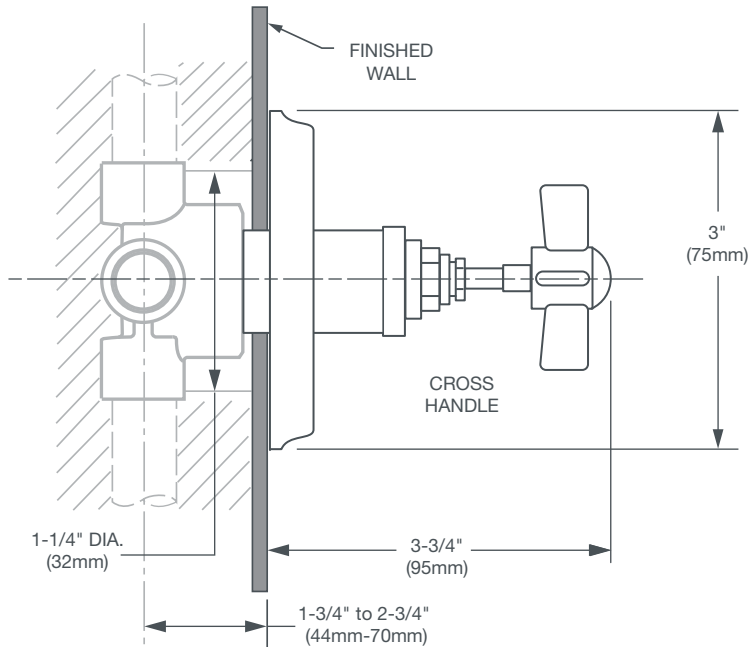

## 3/2 OR 4/3 DIVERTER VALVE TRIM

- Alternates water flow between 2 or 3 discrete shower outlets
- 4/3 Port diverter allows for 1 inlet and 3 outlets
- 3/2 Port diverter allows for 1 inlet and 2 outlets
- 1/2" NPT inlets and outlets
- Porcelain and metal handle buttons included

### DESCRIPTION

- 3/2 or 4/3 Diverter Valve Trim
- 3/2 Port Diverter Rough Valve
- 4/3 Port Diverter Rough Valve

### PRODUCT NUMBER

- D35107430.XXX
- D35000420.191
- D35000430.191

**IMPORTANT:** These measurements are subject to change or cancellation. No responsibility is assumed for use of superseded or voided pages.