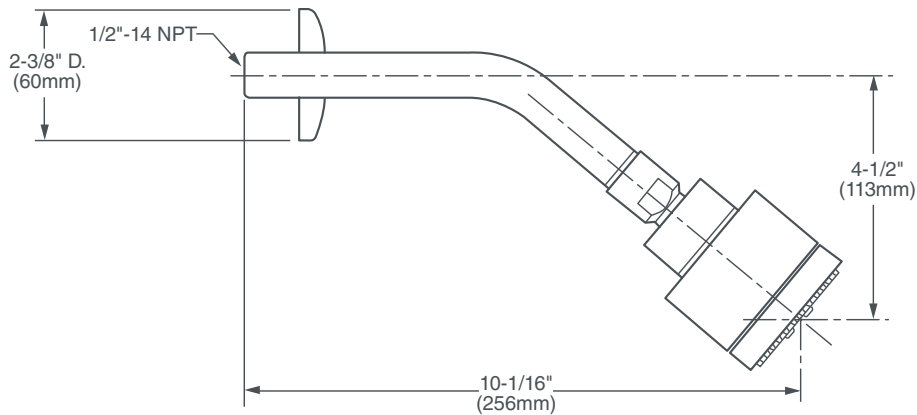

DXV

AMERICAN STANDARD

PERCY™

MULTIFUNCTION SHOWERHEAD

- Simple, clean design
- 3 spray functions: full, aerated and massage
- Includes brass tubular arm and flange
- 1/2" NPT
- Easy Clean
- Maximum showerhead flow rate: 2.5 GPM (9.5L/min)
- Low flow 2.0 GPM (7.6L/min) models* are CALGreen compliant

CODES AND STANDARDS

Meets or Exceeds ASME A112.18.1/CSA B125.1

AVAILABLE FINISHES

Polished Chrome
Brushed Nickel

FINISH CODE

100
144

DESCRIPTION

Multifunction
Showerhead - Low Flow*

PRODUCT NUMBER

D35105775.XXX

IMPORTANT: These measurements are subject to change or cancellation. No responsibility is assumed for use of superseded or voided pages.