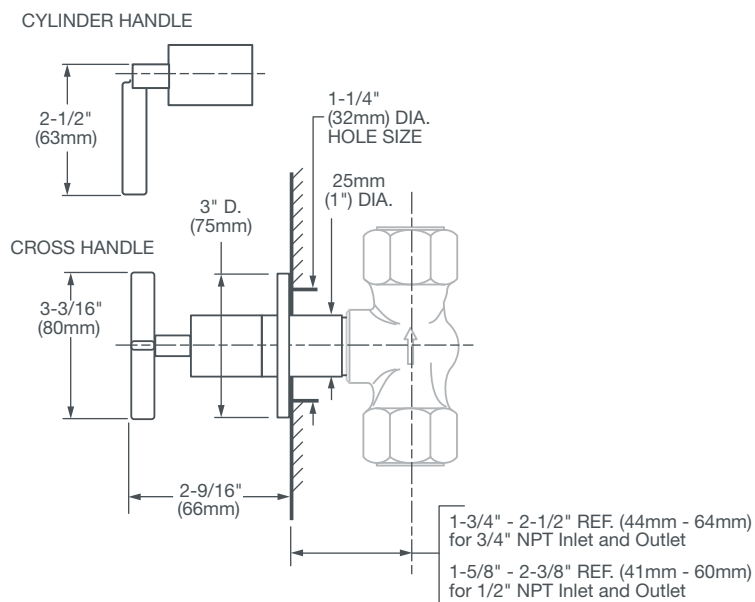

AMERICAN STANDARD

PERCY™

1/2" OR 3/4"

WALL VALVE TRIM

- Cast brass valve
- Controls on/off and volume functions for a single shower component in a shower system
- 1/2" and 3/4" NPT available
- Available in cross and lever handles

CODES AND STANDARDS

Meets or Exceeds ASME A112.18.1/CSA B125.1/ASSE 1016

AVAILABLE FINISHES

- Polished Chrome
- Brushed Nickel

FINISH CODE

- 100
- 144

DESCRIPTION

- 1/2" or 3/4" Wall Valve Trim
- Cross Handle
- Lever Handle
- 1/2" Wall Rough Valve
- 3/4" Wall Rough Valve

PRODUCT NUMBER

- D35105740.XXX
- D35105700.XXX
- D35000710.191
- D35000700.191

IMPORTANT: These measurements are subject to change or cancellation. No responsibility is assumed for use of superseded or voided pages.