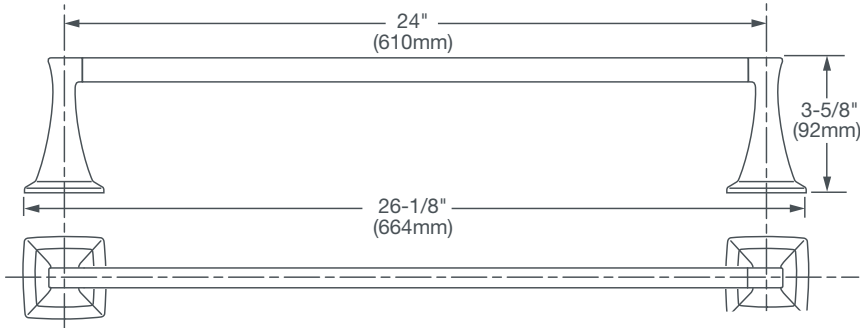

KEEFE™ 24" TOWEL BAR

- Solid brass construction
- Concealed mounting
- Includes assembly hardware

AVAILABLE FINISHES

Polished Chrome
Brushed Nickel

FINISH CODE

100
144

DESCRIPTION

24" Towel Bar

PRODUCT NUMBER

D35104240.XXX

IMPORTANT: These measurements are subject to change or cancellation. No responsibility is assumed for use of superseded or voided pages.