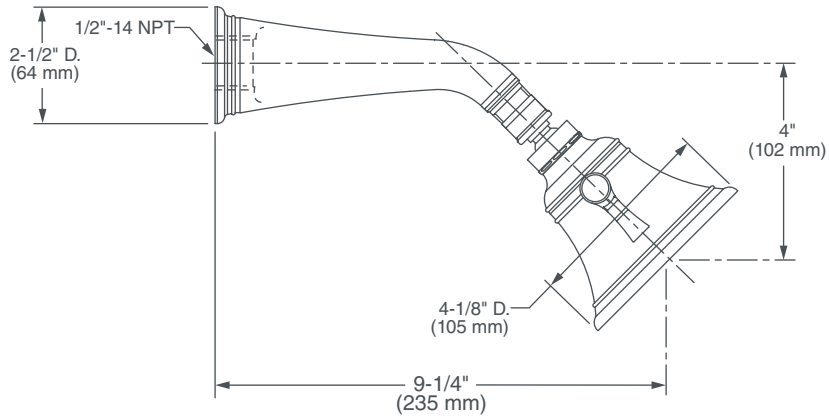

AMERICAN STANDARD

RANDALL™ MULTIFUNCTION SHOWERHEAD

- Adjustable spray from soft to needle spray
- Includes arm and flange
- 1/2" NPT
- 2.0 GPM (7.6L/min) flow rate

CODES AND STANDARDS

Meets or Exceeds ASME A112.18.1/CSA B125.1

AVAILABLE FINISHES

- Polished Chrome
- Brushed Nickel
- Platinum Nickel

FINISH CODE

- 100
- 144
- 150

DESCRIPTION

Adjustable
Showerhead - Low Flow*

PRODUCT NUMBER

D35102775.XXX

IMPORTANT: These measurements are subject to change or cancellation. No responsibility is assumed for use of superseded or voided pages.