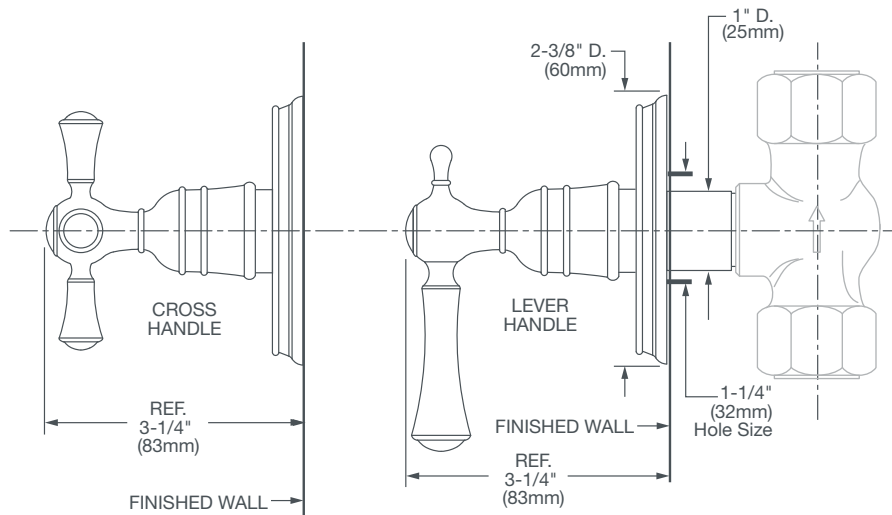

### WALL VALVE TRIM

- Cast brass valve
- Controls on/off and volume functions for a single shower component in a shower system
- 1/2" and 3/4" NPT available

#### FINISH CODE

- 100
- 144
- 150

#### DESCRIPTION

- 1/2" or 3/4" Wall Valves Trim
- Cross Handle
- Lever Handle
- 1/2" Wall Rough Valve
- 3/4" Wall Rough Valve

#### PRODUCT NUMBER

- D35102740.XXX
- D35102700.XXX
- D35000710.191
- D35000700.191

**IMPORTANT:** These measurements are subject to change or cancellation. No responsibility is assumed for use of superseded or voided pages.