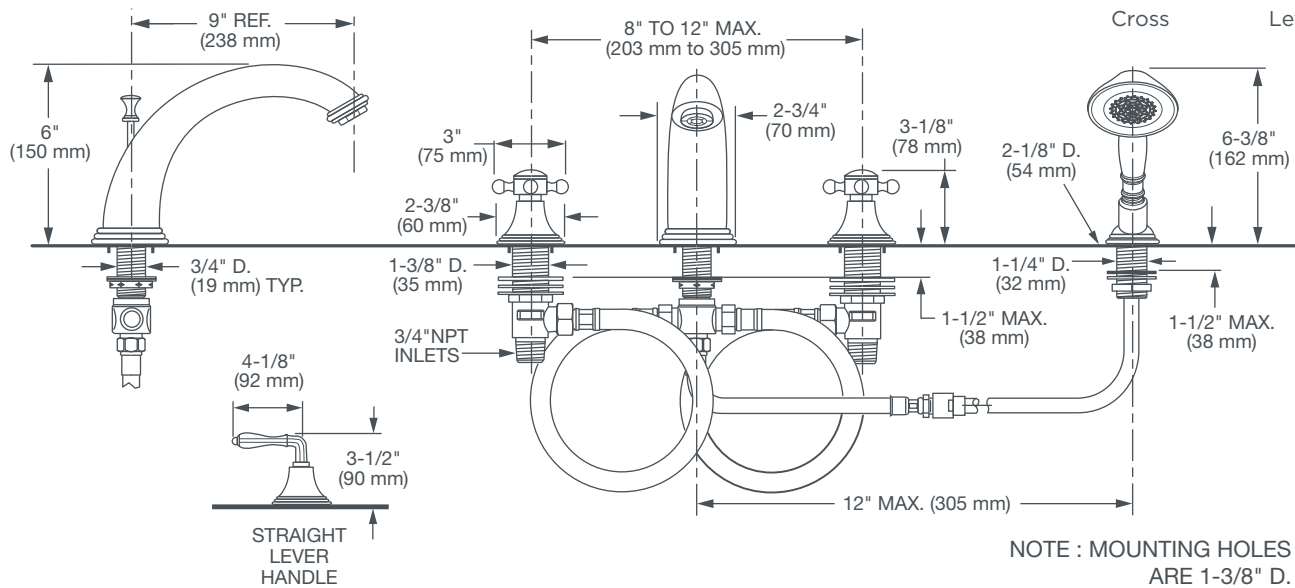

AMERICAN STANDARD

ASHBEE™ DECK MOUNT TUB FILLER WITH HAND SHOWER

- Cast brass spout and valves
- Ceramic disc valve cartridges
- Flexible hose connections for 8"-12" installations
- Hand shower included
- Hand shower features 5 ft (1.5m) metal hose
- Maximum Hand Shower Flow Rate: 2.5 GPM (9.5L/min)

CODES AND STANDARDS

Meets or Exceeds ASME A112.18.1/CSA B125.1

AVAILABLE FINISHES

Polished Chrome
Brushed Nickel
Platinum Nickel

FINISH CODE

100
144
150

DESCRIPTION

Deck Mount Tub Filler
with Hand Shower
— Cross Handles
— Lever Handles

PRODUCT NUMBER

D35101940.XXX
D35101900.XXX

IMPORTANT: These measurements are subject to change or cancellation.
No responsibility is assumed for use of superseded or voided pages.

Meets the Americans with Disabilities Act Guidelines and ANSI A117.1 Requirements for the physically challenged.