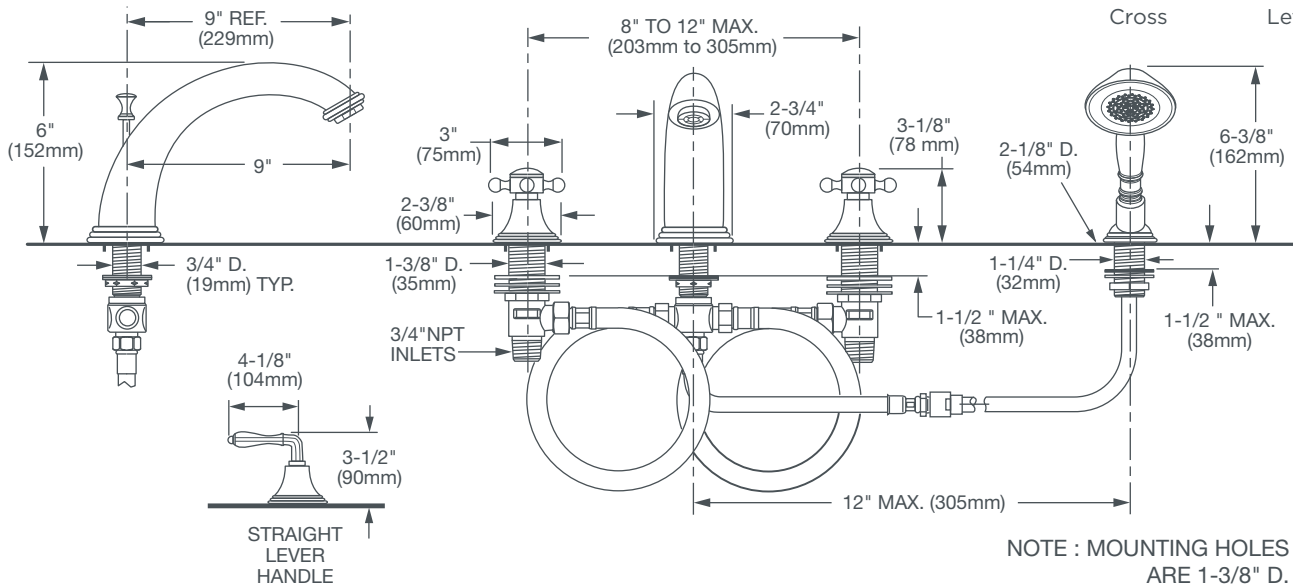

AMERICAN STANDARD

ASHBEE™ DECK MOUNT TUB FILLER WITH HAND SHOWER

- Cast brass spout and valves
- Ceramic disc valve cartridges
- Flexible hose connections for 8"-12" installations
- Hand shower included
- Hand shower features 5 ft (1.5m) metal hose
- Maximum Hand Shower Flow Rate: 2.5 GPM (9.5L/min)

CODES AND STANDARDS

Meets or Exceeds ASME A112.18.1/CSA B125.1

AVAILABLE FINISHES

- Polished Chrome
- Brushed Nickel
- Platinum Nickel

FINISH CODE

- 100
- 144
- 150

DESCRIPTION

- Deck Mount Tub Filler with Hand Shower
- Cross Handles
- Lever Handles

PRODUCT NUMBER

- D35101940.XXX
- D35101900.XXX

IMPORTANT: These measurements are subject to change or cancellation. No responsibility is assumed for use of superseded or voided pages.

Meets the Americans with Disabilities Act Guidelines and ANSI A117.1 Requirements for the physically challenged.