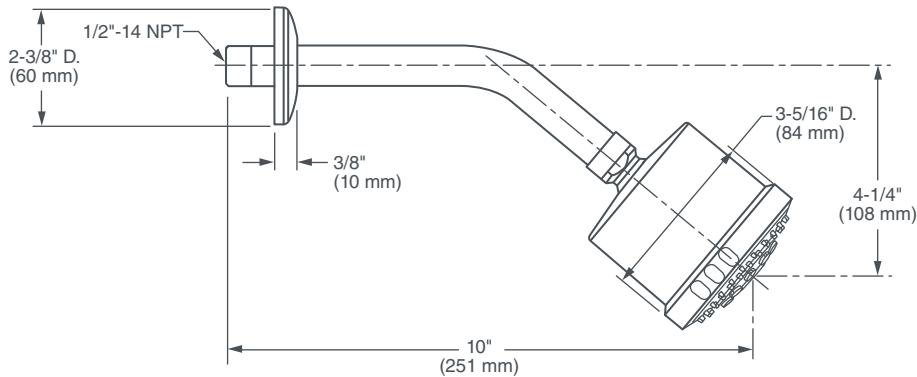

## MULTIFUNCTION SHOWERHEAD

- Simple, clean design
- 3 spray functions: full, aerated and massage
- Includes brass tubular arm and flange
- 1/2" NPT
- Easy Clean
- Low flow 2.0 GPM (7.6L/min) models\* are CALGreen compliant

#### DESCRIPTION

Multifunction  
Showerhead - Low Flow\*

#### PRODUCT NUMBER

D35101775.XXX

**IMPORTANT:** These measurements are subject to change or cancellation. No responsibility is assumed for use of superseded or voided pages.