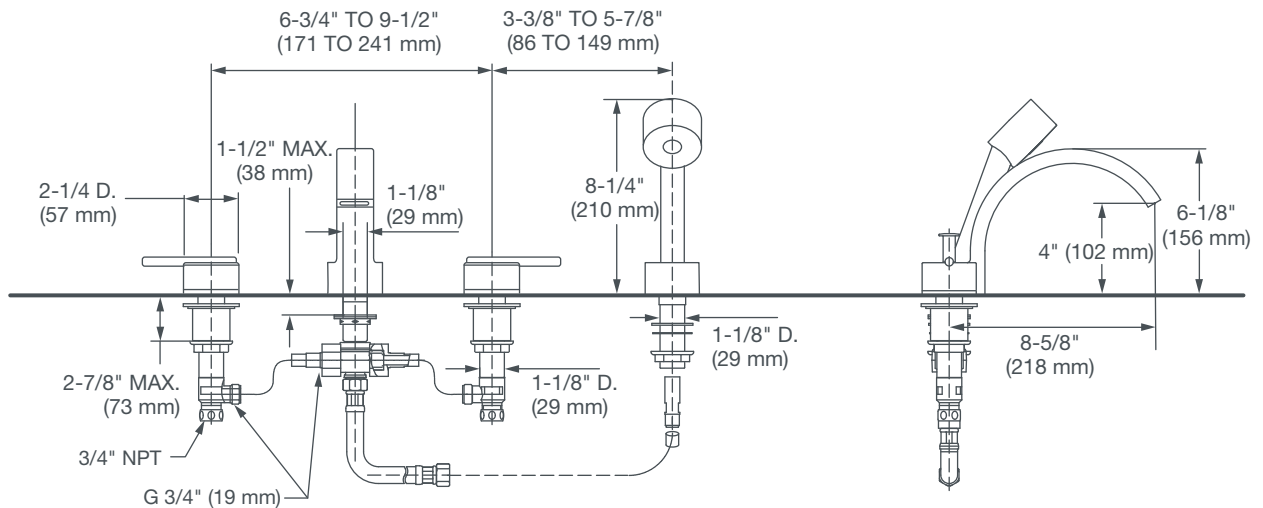

# REM™ DECK MOUNT TUB FILLER WITH HAND SHOWER

- European minimalist design
- Cast brass spout and valves
- Ceramic disc valve cartridges
- Multifunction hand shower with 5 ft. (1.5m) metal hose
- Maximum Hand Shower Flow Rate:  
2.0 GPM (7.6L/min)

### DESCRIPTION

Deck Mount Tub Filler  
with Hand Shower

### PRODUCT NUMBER

D35100900.XXX

NOTE: MOUNTING HOLES  
ARE 1-1/4" (32mm) D.

**IMPORTANT:** These measurements are subject to change or cancellation.  
No responsibility is assumed for use of superseded or voided pages.