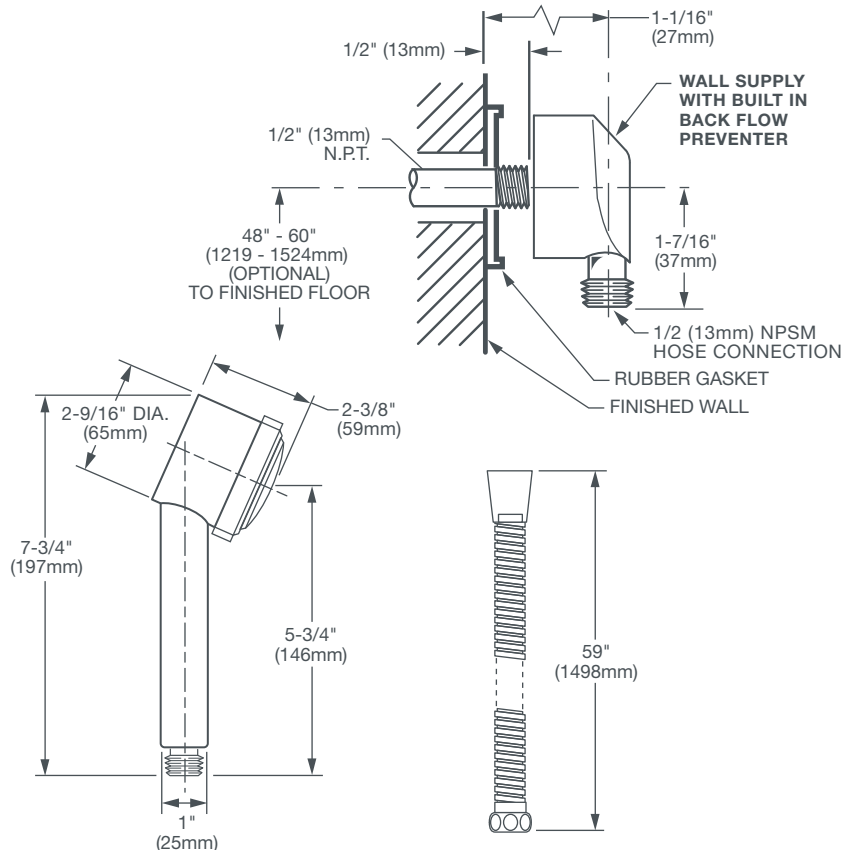

# REM™ PERSONAL SHOWER SET WITH HAND SHOWER

- European minimalist design
- Hand shower includes flow restrictor
- Multifunction hand shower with 3-spray functions and 5 ft. (1.5m) decorative metal hose
- 24" Adjustable bar with bracket
- Maximum Hand Shower Flow Rate: 2.5 GPM (9.5L/min)

### PRODUCT NUMBER

D35100780.XXX  
D35100781.XXX

### FINISH CODE

100  
144

**IMPORTANT:** These measurements are subject to change or cancellation. No responsibility is assumed for use of superseded or voided pages.