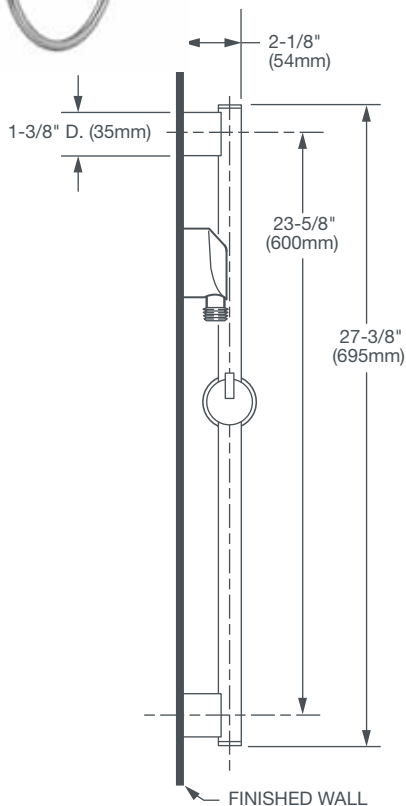

# REM™ PERSONAL SHOWER SET WITH HAND SHOWER

- European minimalist design
- Hand shower includes flow restrictor
- Multifunction hand shower with 3-spray functions and 5 ft. (1.5m) decorative metal hose
- 24" Adjustable bar with bracket
- Maximum Hand Shower Flow Rate: 2.5 GPM (9.5L/min)

### PRODUCT NUMBER

D35100780.XXX  
D35100781.XXX

### FINISH CODE

100  
144

**IMPORTANT:** These measurements are subject to change or cancellation. No responsibility is assumed for use of superseded or voided pages.