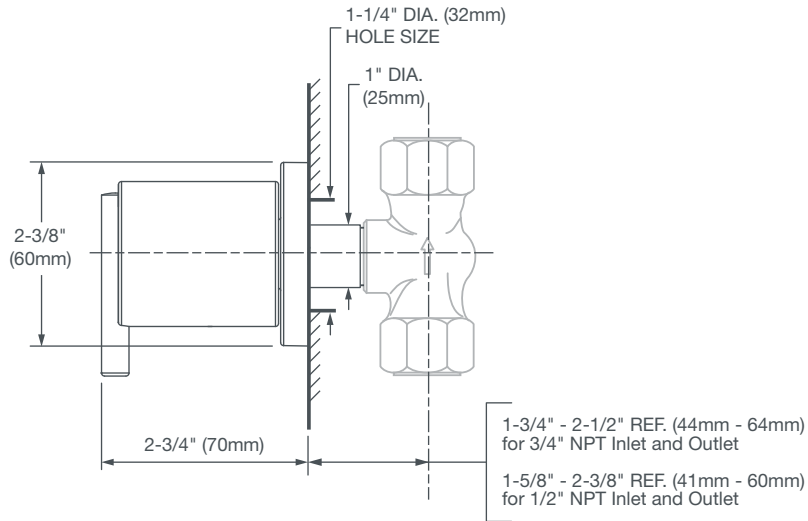

#### DESCRIPTION

1/2" or 3/4" Wall Valve Trim

— Lever Handle

1/2" Wall Rough Valve

3/4" Wall Rough Valve

#### PRODUCT NUMBER

D35100700.XXX

D35000710.191

D35000700.191

**IMPORTANT:** These measurements are subject to change or cancellation. No responsibility is assumed for use of superseded or voided pages.

Meets the Americans with Disabilities Act Guidelines and ANSI A117.1 Requirements for the physically challenged.