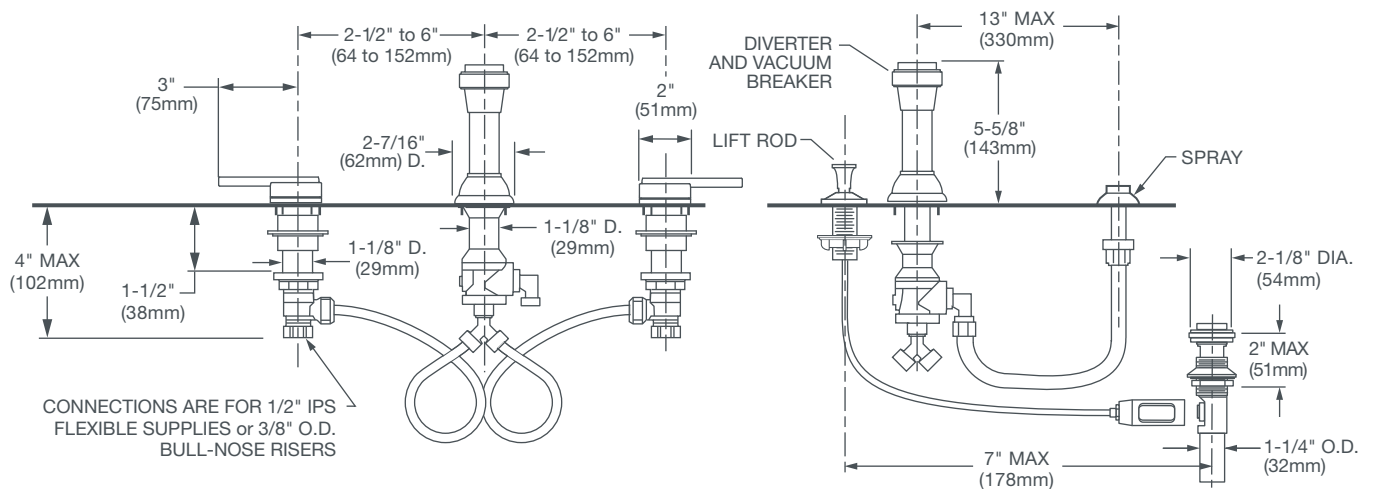

AMERICAN STANDARD

REM™ 3-HOLE BIDET FAUCET

- European minimalist design
- Ceramic disc valve cartridges
- Cast brass construction
- Integral vacuum breaker with transfer valve
- Diverter controls water flow between douche spray and flushing rim
- Spray has built-in spray height adjustment
- Includes 1-1/4" drain assembly

DESCRIPTION

3-Hole Bidet Set
with Vacuum Breaker

PRODUCT NUMBER

D35100330.XXX

IMPORTANT: These measurements are subject to change or cancellation. No responsibility is assumed for use of superseded or voided pages.