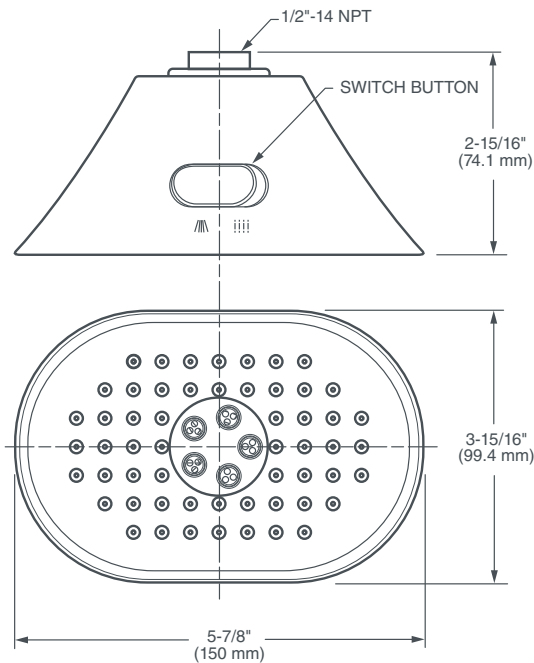

EQUILITY™ (Formerly LYNDON®)

MULTIFUNCTION SHOWERHEAD

- Two functions: spray and center massage
- Unique toggle button to switch functions
- 1/2" NPT
- Easy clean rubber nozzles
- Includes arm and flange
- Maximum flow rate: 2.0 gpm (7.6 L/min)
- Low flow rate: 1.8 gpm (6.8 L/min)

DESCRIPTION

- 2.0 gpm (7.6 L/min)
Multifunction Showerhead
- 1.8 gpm (6.8 L/min)
Multifunction Showerhead

PRODUCT NUMBER

- D35109775.XXX
- D3510977C.XXX

IMPORTANT: These measurements are subject to change or cancellation. No responsibility is assumed for use of superseded or voided pages.