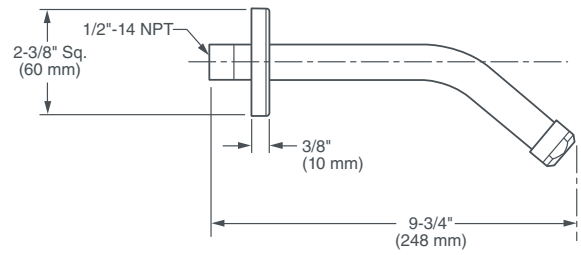

EQUILITY™ (Formerly LYNDON®)

MULTIFUNCTION SHOWERHEAD

- Two functions: spray and center massage
- Unique toggle button to switch functions
- 1/2" NPT
- Easy clean rubber nozzles
- Includes arm and flange
- Maximum flow rate: 2.0 gpm (7.6 L/min)
- Low flow rate: 1.8 gpm (6.8 L/min)

DESCRIPTION

- 2.0 gpm (7.6 L/min)
Multifunction Showerhead
- 1.8 gpm (6.8 L/min)
Multifunction Showerhead

PRODUCT NUMBER

- D35109775.XXX
- D3510977C.XXX

IMPORTANT: These measurements are subject to change or cancellation. No responsibility is assumed for use of superseded or voided pages.