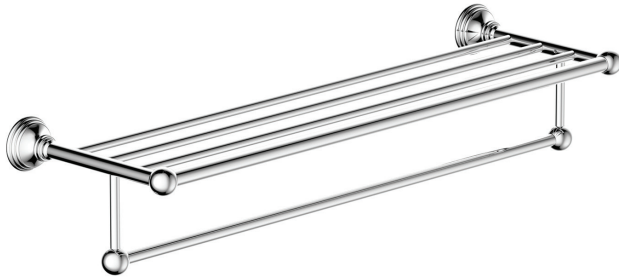

TRADITIONAL TOWEL RACK

- Decorative, traditional design
- Solid brass construction
- Concealed mounting
- Includes assembly hardware

AVAILABLE FINISH

Polished Chrome
Carbon Bronze
Brushed Nickel
Platinum Nickel

FINISH CODE

100
110
144
150

DESCRIPTION

Towel Rack

PRODUCT NUMBER

D35102260.XXX

IMPORTANT: These measurements are subject to change or cancellation. No responsibility is assumed for use of superseded or voided pages.