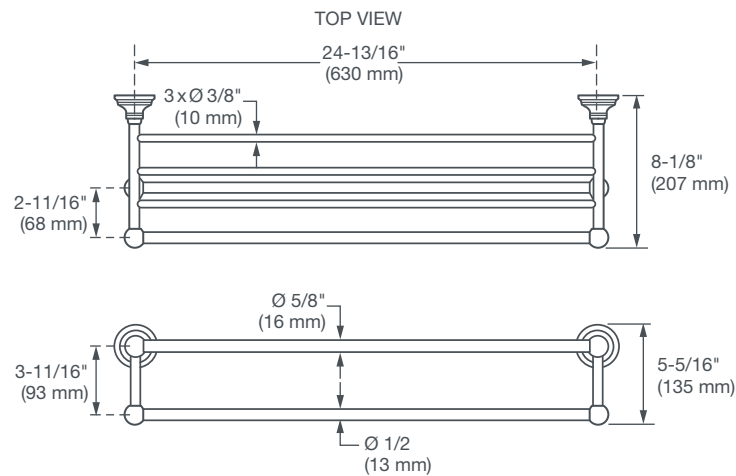

FINISH CODE

100
110
144
150

DESCRIPTION

Towel Rack

PRODUCT NUMBER

D35102260.XXX

IMPORTANT: These measurements are subject to change or cancellation. No responsibility is assumed for use of superseded or voided pages.