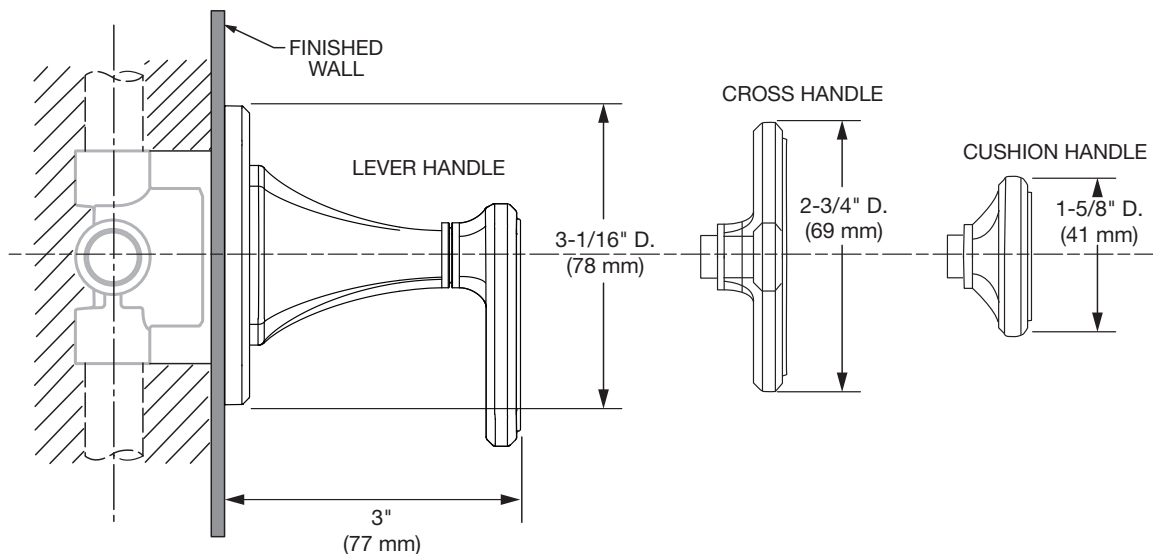

Flat Blade Screwdriver

Phillips Screwdriver

Plumbers' Putty or Caulking

ROUGHING-IN DIMENSIONS:

- For reference

In the United States:

DXV
One Centennial Avenue
Piscataway, New Jersey 08855
Attention: Director of Customer Care

SAVE FOR FUTURE USE

1 INSTALL HANDLE

CAUTION Turn off hot and cold water supplies before beginning.

- Push ESCUTCHEON (2) on to CARTRIDGE (3).
- Thread CARTRIDGE (3) on to Diverter Valve (1) until the ESCUTCHEON (2) is flush against the finished wall.
- Thread HANDLE (4) on to the CARTRIDGE (3).