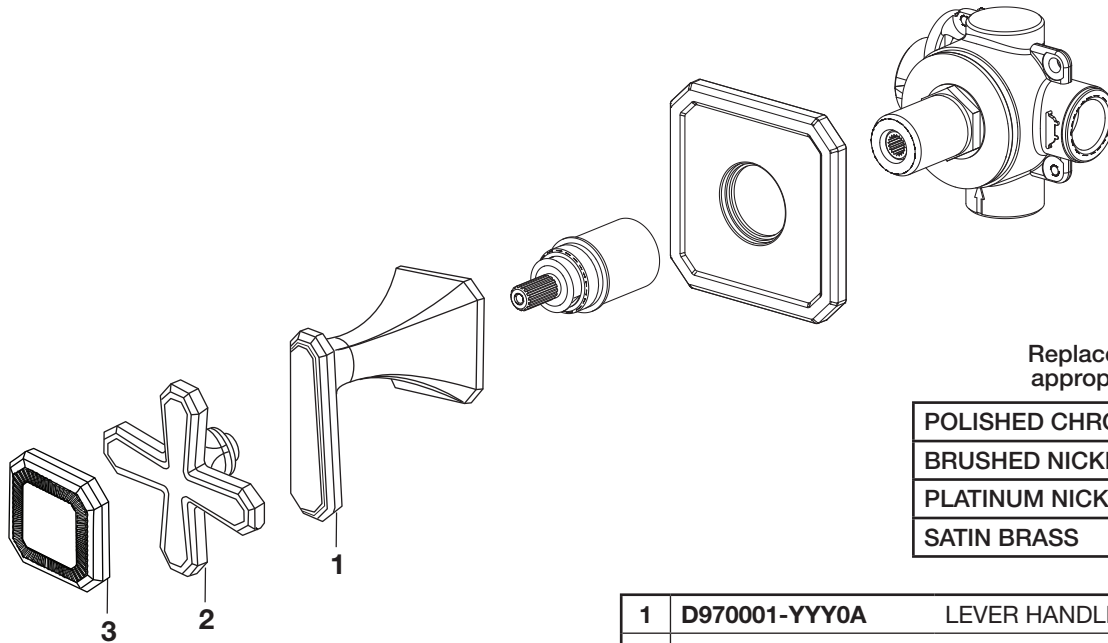

SAVE FOR FUTURE USE

1 INSTALL HANDLE

CAUTION Turn off hot and cold water supplies before beginning.

- Push ESCUTCHEON (2) on to CARTRIDGE (3).
- Thread CARTRIDGE (3) on to Diverter Valve (1) until the ESCUTCHEON (2) is flush against the finished wall.
- Thread HANDLE (4) on to the CARTRIDGE (3).

Belshire™ Handle Trim Kit for 2 Way or 3 Way In-Wall Diverter

MODEL NUMBER

Lever Handle
D35170430
Cross Handle
D35170434
CushionHandle
D35170437

Replace the "YYY" with appropriate finish code

POLISHED CHROME	100
BRUSHED NICKEL	144
PLATINUM NICKEL	150
SATIN BRASS	427