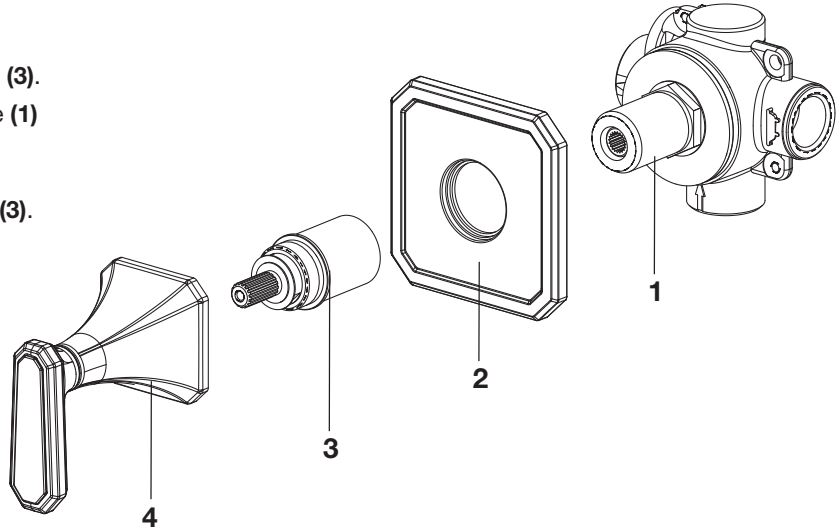

SAVE FOR FUTURE USE

1 INSTALL HANDLE

CAUTION Turn off hot and cold water supplies before beginning.

- Push ESCUTCHEON (2) on to CARTRIDGE (3).
- Thread CARTRIDGE (3) on to Diverter Valve (1) until the ESCUTCHEON (2) is flush against the finished wall.
- Thread HANDLE (4) on to the CARTRIDGE (3).

Belshire™ Handle Trim Kit for 2 Way or 3 Way In-Wall Diverter

MODEL NUMBER

Lever Handle
D35170430
Cross Handle
D35170434
CushionHandle
D35170437

Replace the "YYY" with appropriate finish code

POLISHED CHROME	100
BRUSHED NICKEL	144
PLATINUM NICKEL	150
SATIN BRASS	427